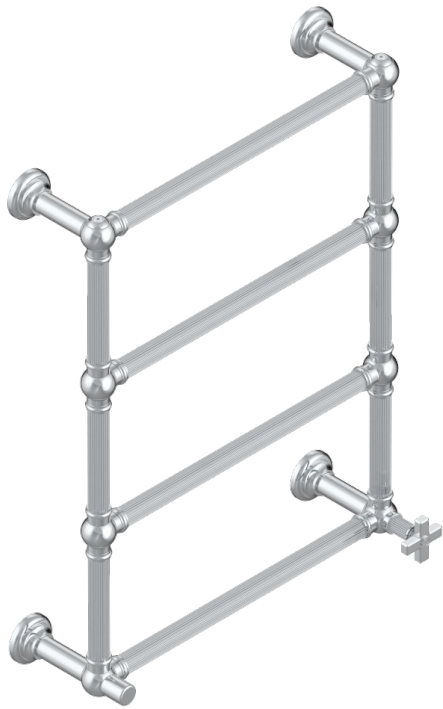

GRAND CENTRAL METAL

U9K-TWF4H1

Traditional towel warmer with fluted tube, 4 rails, 625 mm x 825 mm, hydronic with 1 stylised handle

THG[®]
PARIS

70498

07/05/2019

CHARACTERISTIC

- Solid brass body seamless
- 1 x 1/2" normal head
- Connections F3/4"

TECHNICAL SPECS

- Pression : 0,5 bars < P < 3 bars (recommandée)
- Pressure : 7.25 psi < P < 43.5 psi (advised)
- Température eau maximale conseillée : 60°C
- Maximum water temperature advised: 140°F
- Hauteur minimale au sol (maximum height from the ground) : 60 cm (24")
- Puissance / Power : 86W à Delta T 30