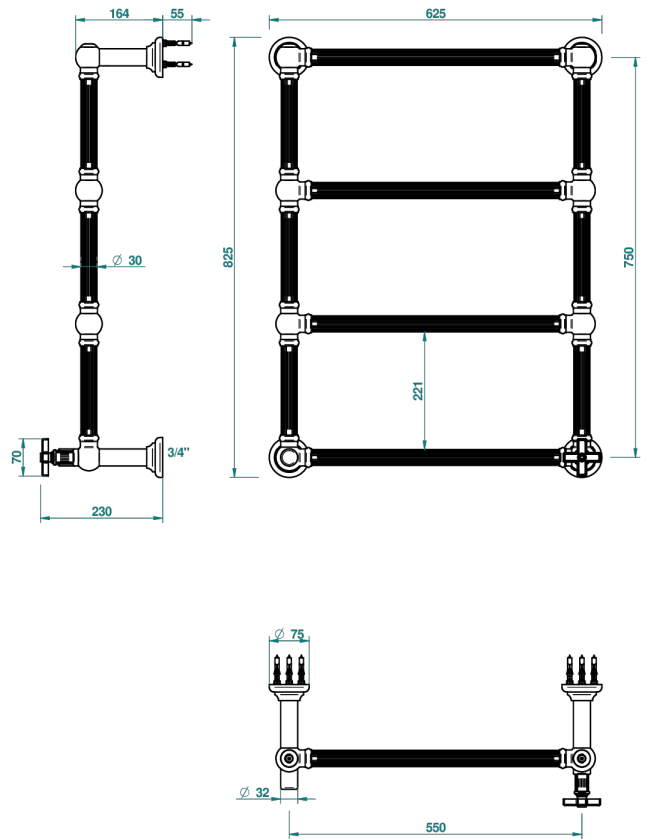

GRAND CENTRAL METAL

U9K-TWF4H1

Traditional towel warmer with fluted tube, 4 rails, 625 mm x 825 mm, hydronic with 1 stylised handle

THG[®]
PARIS

70498

07/05/2019

CHARACTERISTIC

- Solid brass body seamless
- 1 x 1/2" normal head
- Connections F3/4"

TECHNICAL SPECS

- Pression : 0,5 bars < P < 3 bars (recommandée)
- Pressure : 7.25 psi < P < 43.5 psi (advised)
- Température eau maximale conseillée : 60°C
- Maximum water temperature advised: 140°F
- Hauteur minimale au sol (maximum height from the ground) : 60 cm (24")
- Puissance / Power : 86W à Delta T 30