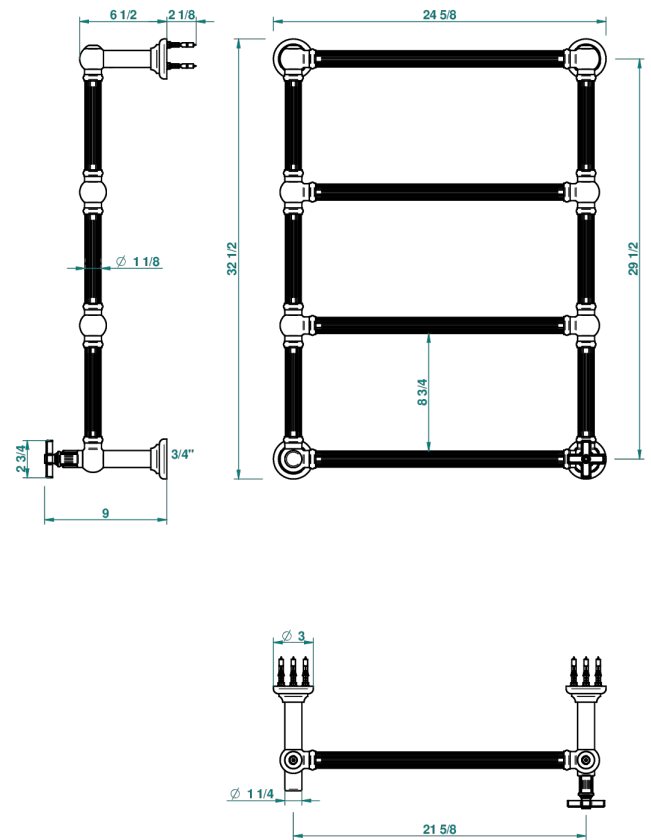

GRAND CENTRAL METAL

U9K-TWF4H1

Traditional towel warmer with fluted tube, 4 rails, 625 mm x 825 mm, hydronic with 1 stylised handle

THG[®]
PARIS

70498

07/05/2019

CHARACTERISTIC

- Solid brass body seamless
- 1 x 1/2" normal head
- Connections F3/4"

TECHNICAL SPECS

- Pression : 0,5 bars < P < 3 bars (recommandée)
- Pressure : 7.25 psi < P < 43.5 psi (advised)
- Température eau maximale conseillée : 60°C
- Maximum water temperature advised: 140°F
- Hauteur minimale au sol (maximum height from the ground) : 60 cm (24")
- Puissance / Power : 86W à Delta T 30