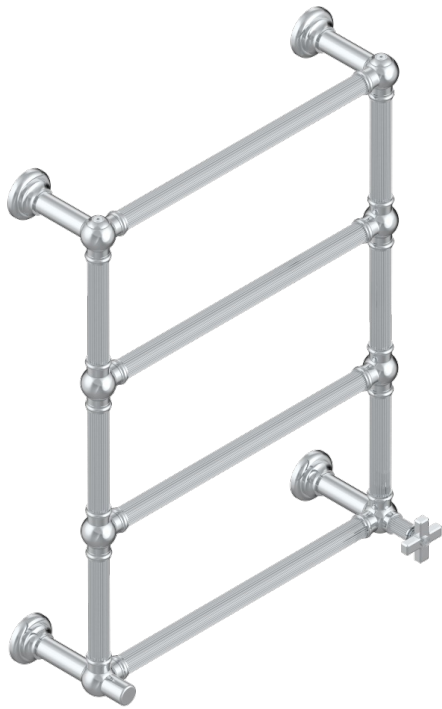

GRAND CENTRAL METAL

U9K-TWF4H1

Traditional towel warmer with fluted tube, 4 rails, 625 mm x 825 mm, hydronic with 1 stylised handle

THG[®]
PARIS

70498

07/05/2019

CHARACTERISTIC

- Solid brass body seamless
- 1 x 1/2" normal head
- Connections F3/4"

TECHNICAL SPECS

- Pression : 0,5 bars < P < 3 bars (recommandée)
- Pressure : 7.25 psi < P < 43.5 psi (advised)
- Température eau maximale conseillée : 60°C
- Maximum water temperature advised: 140°F
- Hauteur minimale au sol (maximum height from the ground) : 60 cm (24")
- Puissance / Power : 86W à Delta T 30