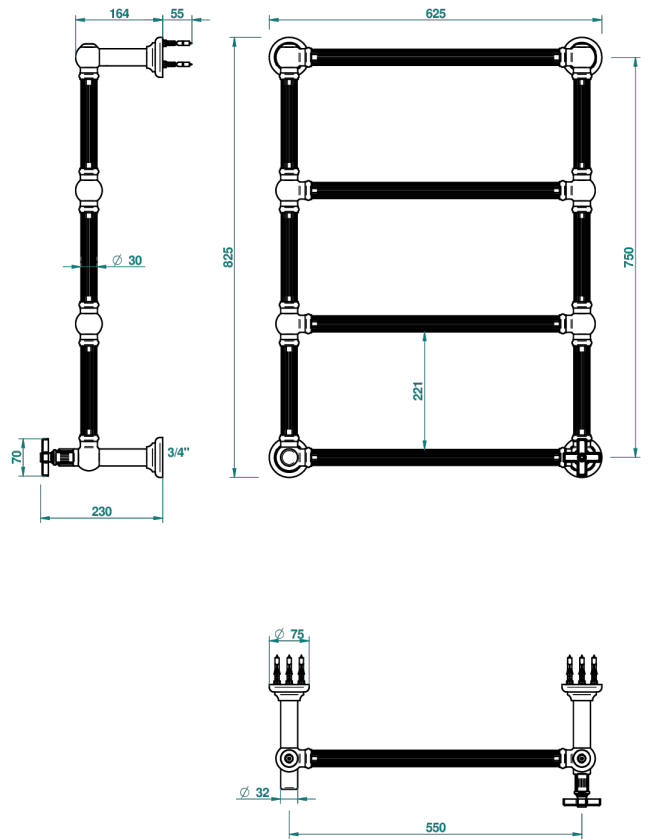

GRAND CENTRAL METAL

U9K-TWF4H1

Traditional towel warmer with fluted tube, 4 rails, 625 mm x 825 mm, hydronic with 1 stylised handle

THG[®]
PARIS

70498

07/05/2019

CHARACTERISTIC

- Solid brass body seamless
- 1 x 1/2" normal head
- Connections F3/4"

TECHNICAL SPECS

- Pression : 0,5 bars < P < 3 bars (recommandée)
- Pressure : 7.25 psi < P < 43.5 psi (advised)
- Température eau maximale conseillée : 60°C
- Maximum water temperature advised: 140°F
- Hauteur minimale au sol (maximum height from the ground) : 60 cm (24")
- Puissance / Power : 86W à Delta T 30