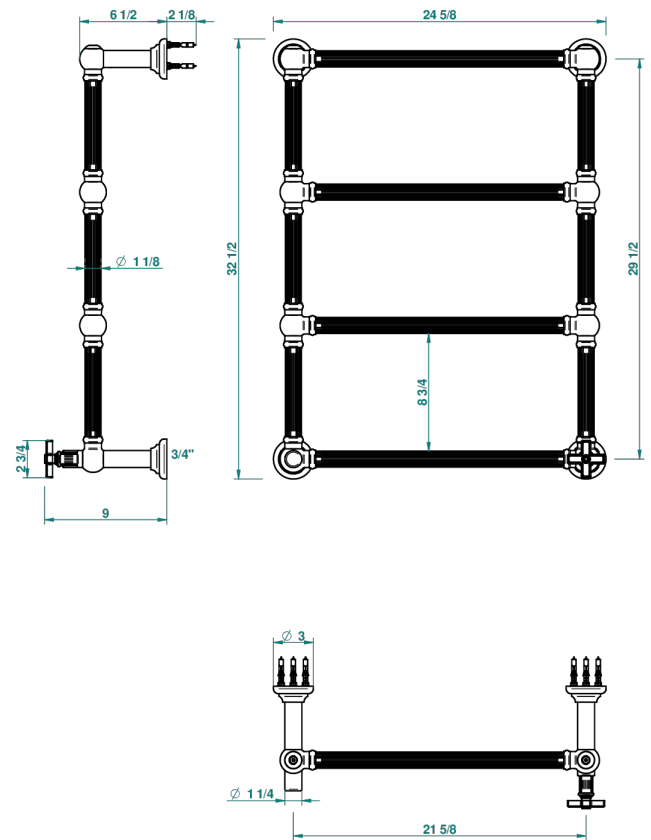

# GRAND CENTRAL METAL

U9K-TWF4H1

Traditional towel warmer with fluted tube, 4 rails, 625 mm x 825 mm, hydronic with 1 stylised handle

THG<sup>®</sup>  
PARIS

70498

07/05/2019

## CHARACTERISTIC

- Solid brass body seamless
- 1 x 1/2" normal head
- Connections F3/4"

## TECHNICAL SPECS

- Pression : 0,5 bars < P < 3 bars (recommandée)
- Pressure : 7.25 psi < P < 43.5 psi (advised)
- Température eau maximale conseillée : 60°C
- Maximum water temperature advised: 140°F
- Hauteur minimale au sol (maximum height from the ground) : 60 cm (24")
- Puissance / Power : 86W à Delta T 30