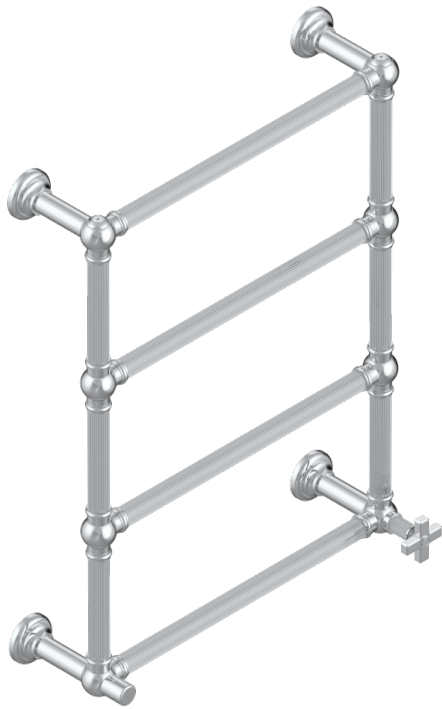

# GRAND CENTRAL METAL

U9K-TWF4H1

Traditional towel warmer with fluted tube, 4 rails, 625 mm x 825 mm, hydronic with 1 stylised handle

THG<sup>®</sup>  
PARIS

70498

07/05/2019

## CHARACTERISTIC

- Solid brass body seamless
- 1 x 1/2" normal head
- Connections F3/4"

## TECHNICAL SPECS

- Pression : 0,5 bars < P < 3 bars (recommandée)
- Pressure : 7.25 psi < P < 43.5 psi (advised)
- Température eau maximale conseillée : 60°C
- Maximum water temperature advised: 140°F
- Hauteur minimale au sol (maximum height from the ground) : 60 cm (24")
- Puissance / Power : 86W à Delta T 30