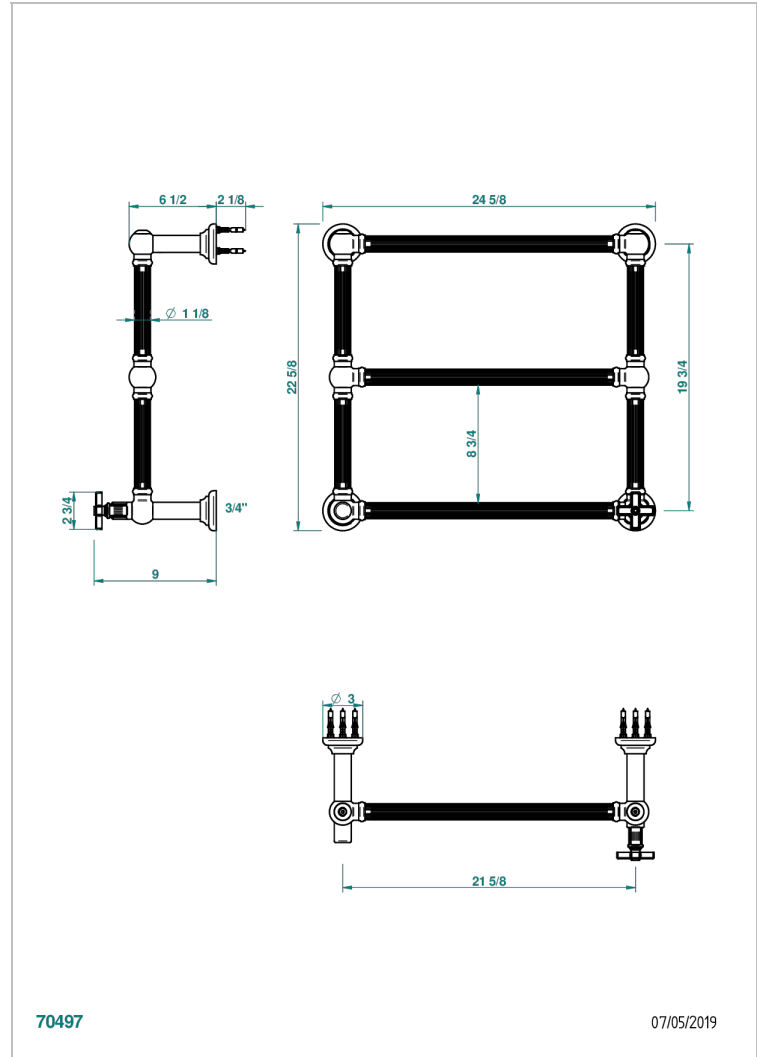

GRAND CENTRAL METAL

U9K-TWF3H1

Traditional towel warmer with fluted tube, 3 rails, 625 mm x 575 mm, hydronic with 1 stylised handle

THG[®]
PARIS

CHARACTERISTIC

- Solid brass body seamless
- 1 x 1/2" normal head
- Connections F3/4"

TECHNICAL SPECS

- Pression : 0,5 bars < P < 3 bars (recommandée)
- Pressure : 7.25 psi < P < 43.5 psi (advised)
- Température eau maximale conseillée : 60°C
- Maximum water temperature advised: 140°F
- Hauteur minimale au sol (maximum height from the ground) : 60 cm (24")
- Puissance / Power : 64W à Delta T 30