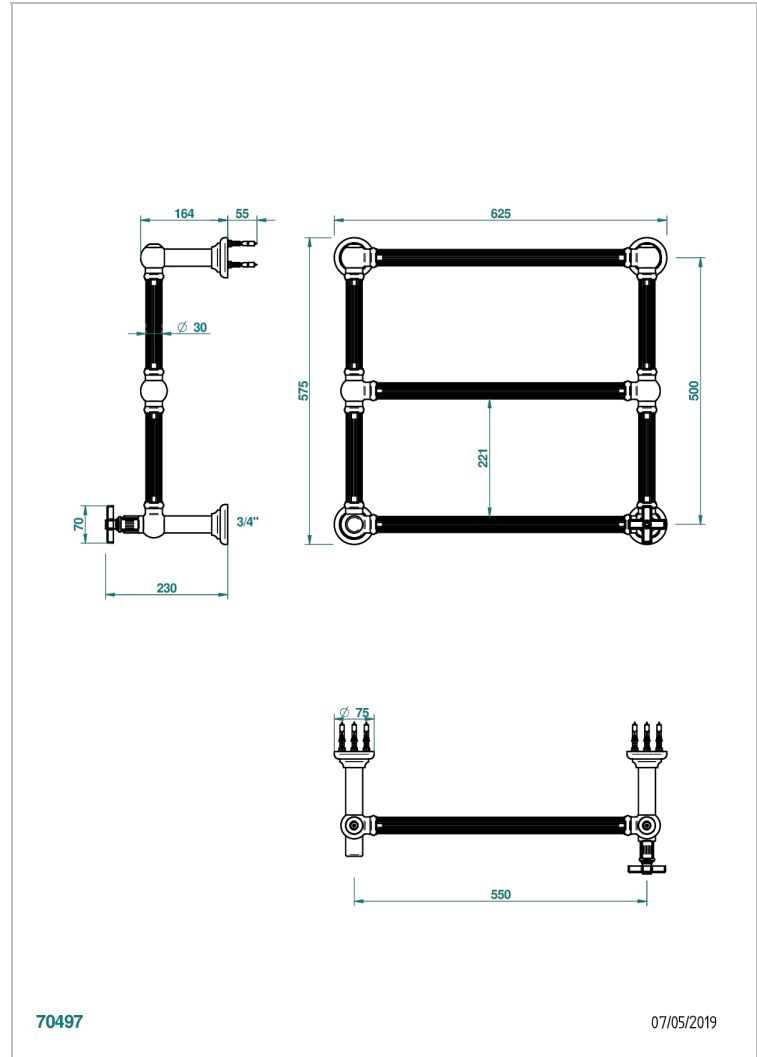

GRAND CENTRAL METAL

U9K-TWF3H1

Traditional towel warmer with fluted tube, 3 rails, 625 mm x 575 mm, hydronic with 1 stylised handle

THG[®]
PARIS

CHARACTERISTIC

- Solid brass body seamless
- 1 x 1/2" normal head
- Connections F3/4"

TECHNICAL SPECS

- Pression : 0,5 bars <math>< P < 3</math> bars (recommandée)
- Pressure : 7.25 psi <math>< P < 43.5</math> psi (advised)
- Température eau maximale conseillée : 60°C
- Maximum water temperature advised: 140°F
- Hauteur minimale au sol (maximum height from the ground) : 60 cm (24")
- Puissance / Power : 64W à Delta T 30