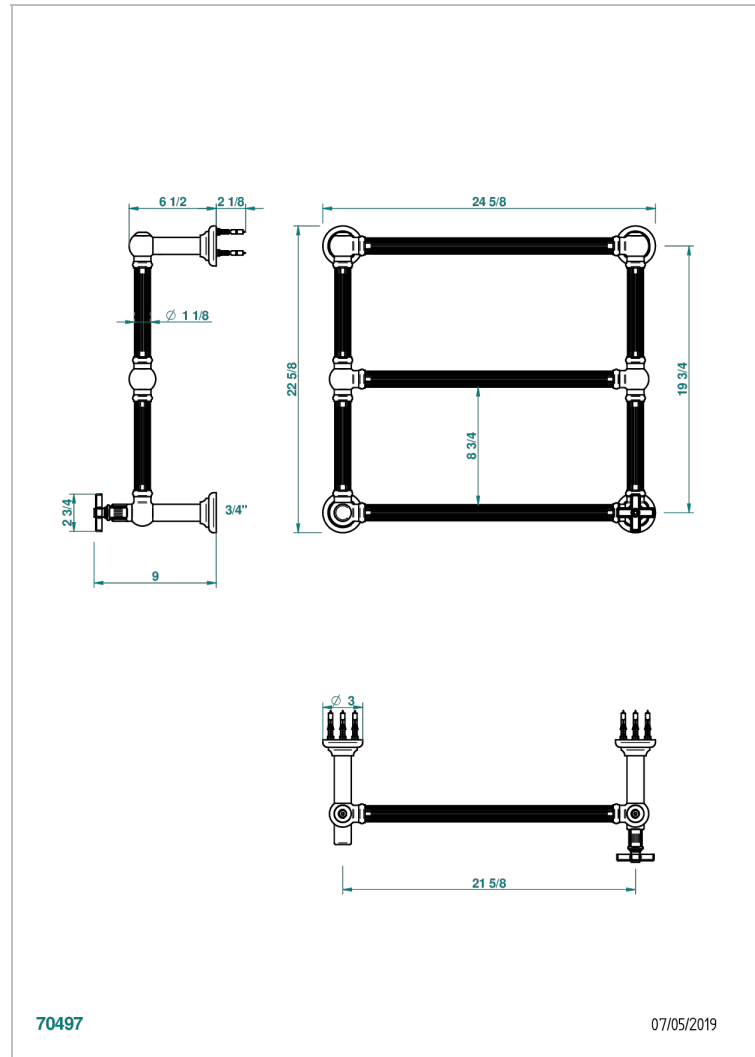

GRAND CENTRAL METAL

U9K-TWF3H1

Traditional towel warmer with fluted tube, 3 rails, 625 mm x 575 mm, hydronic with 1 stylised handle

THG[®]
PARIS

CHARACTERISTIC

- Solid brass body seamless
- 1 x 1/2" normal head
- Connections F3/4"

TECHNICAL SPECS

- Pression : 0,5 bars < P < 3 bars (recommandée)
- Pressure : 7.25 psi < P < 43.5 psi (advised)
- Température eau maximale conseillée : 60°C
- Maximum water temperature advised: 140°F
- Hauteur minimale au sol (maximum height from the ground) : 60 cm (24")
- Puissance / Power : 64W à Delta T 30