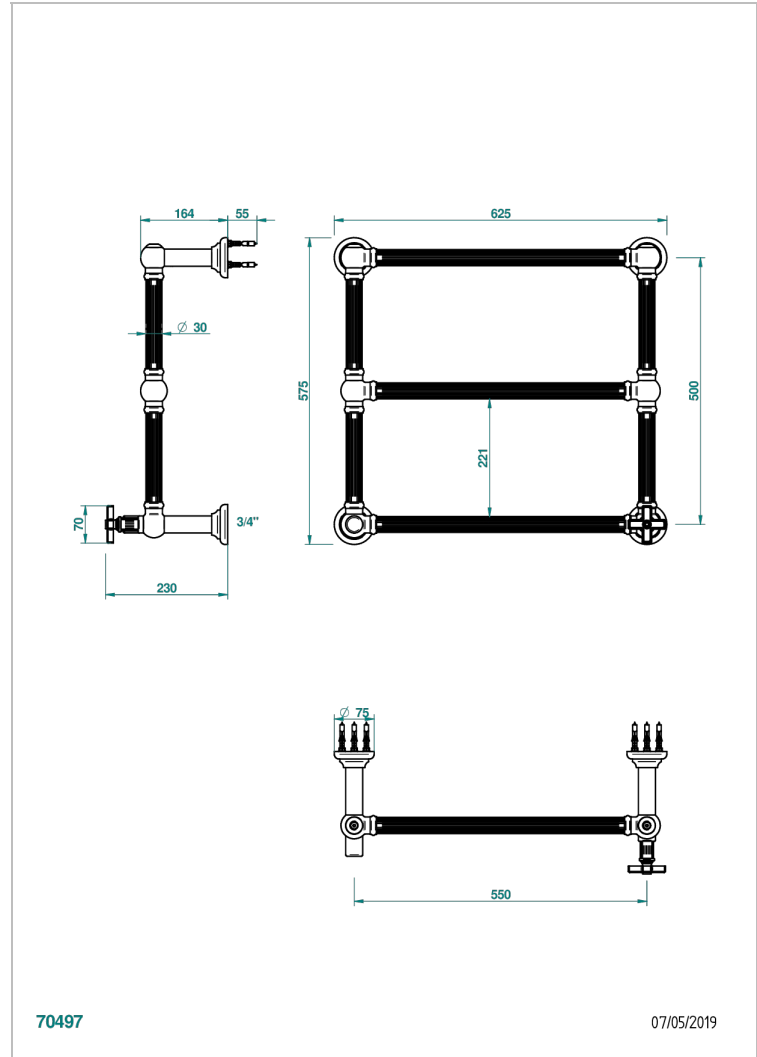

# GRAND CENTRAL METAL

U9K-TWF3H1

Traditional towel warmer with fluted tube, 3 rails, 625 mm x 575 mm, hydronic with 1 stylised handle

THG<sup>®</sup>  
PARIS

## CHARACTERISTIC

- Solid brass body seamless
- 1 x 1/2" normal head
- Connections F3/4"

## TECHNICAL SPECS

- Pression : 0,5 bars <math>< P < 3</math> bars (recommandée)
- Pressure : 7.25 psi <math>< P < 43.5</math> psi (advised)
- Température eau maximale conseillée : 60°C
- Maximum water temperature advised: 140°F
- Hauteur minimale au sol (maximum height from the ground) : 60 cm (24")
- Puissance / Power : 64W à Delta T 30