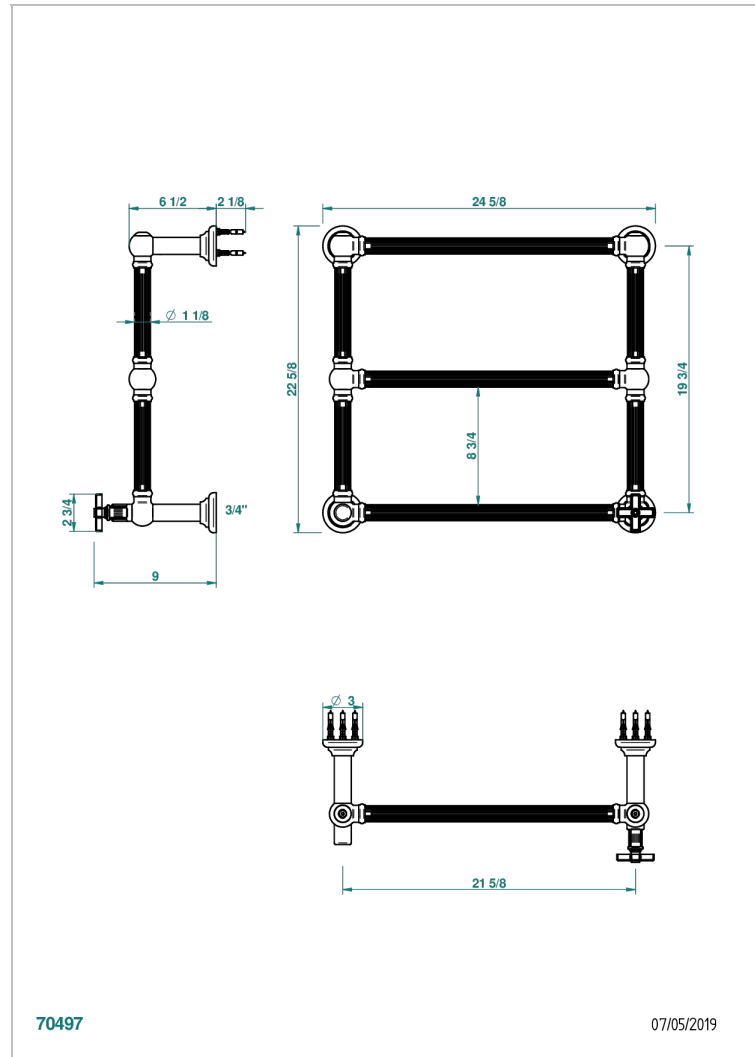

GRAND CENTRAL METAL

U9K-TWF3H1

Traditional towel warmer with fluted tube, 3 rails, 625 mm x 575 mm, hydronic with 1 stylised handle

THG[®]
PARIS

70497

07/05/2019

CHARACTERISTIC

- Solid brass body seamless
- 1 x 1/2" normal head
- Connections F3/4"

TECHNICAL SPECS

- Pression : 0,5 bars < P < 3 bars (recommandée)
- Pressure : 7.25 psi < P < 43.5 psi (advised)
- Température eau maximale conseillée : 60°C
- Maximum water temperature advised: 140°F
- Hauteur minimale au sol (maximum height from the ground) : 60 cm (24")
- Puissance / Power : 64W à Delta T 30