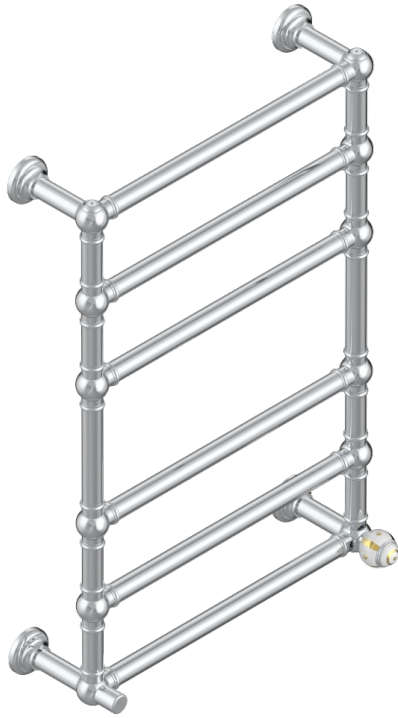

ITHAQUE GOLD DECOR

A7A-TWT6H1

Traditional towel warmer, 6 rails, 625 mm x 925 mm, hydronic with 1 stylised handle

THG[®]
PARIS

70489

06/05/2019

CHARACTERISTIC

- Solid brass body seamless
- 1 x 1/2" normal head
- Connections F3/4"

TECHNICAL SPECS

- Pression : 0,5 bars < P < 3 bars (recommandée)
- Pressure : 7.25 psi < P < 43.5 psi (advised)
- Température eau maximale conseillée : 60°C
- Maximum water temperature advised: 140°F
- Hauteur minimale au sol (maximum height from the ground) : 60 cm (24")
- Puissance / Power : 128W à Delta T 30

AVAILABLE FINITIONS

Blush PVD - H62
Brass color PVD - H49
Brown bronze color PVD - F33
Gold color PVD - H52
Graphite PVD - H64
Lacquered light bronze - D01

Matt Umber PVD - H67
Matt blush PVD - H60
Matt brass color PVD - H50
Matt brown bronze color PVD - F34
Matt chrome - C02
Matt gold - F07