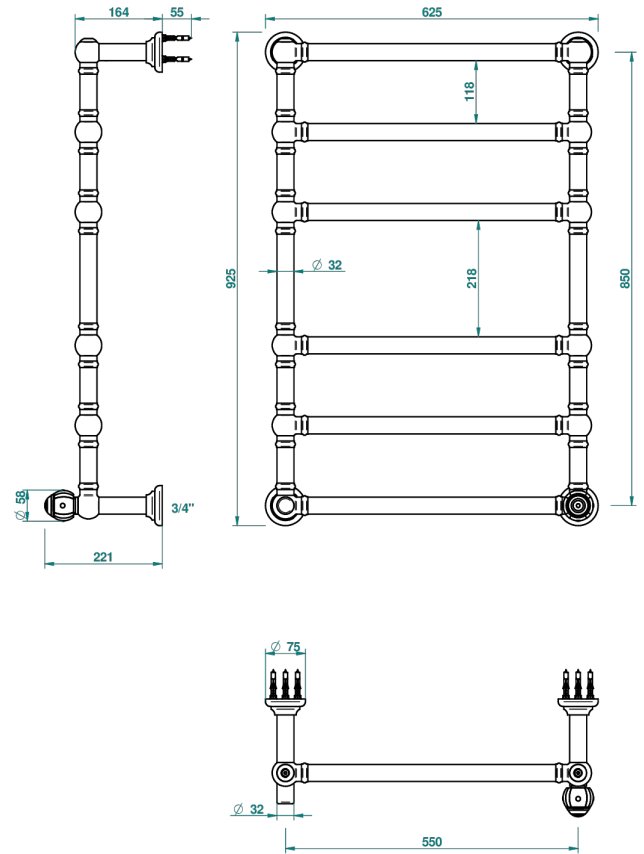

ITHAQUE GOLD DECOR

A7A-TWT6H1

Traditional towel warmer, 6 rails, 625 mm x 925 mm, hydronic with 1 stylised handle

THG[®]
PARIS

70489

06/05/2019

CHARACTERISTIC

- Solid brass body seamless
- 1 x 1/2" normal head
- Connections F3/4"

TECHNICAL SPECS

- Pression : 0,5 bars < P < 3 bars (recommandée)
- Pressure : 7.25 psi < P < 43.5 psi (advised)
- Température eau maximale conseillée : 60°C
- Maximum water temperature advised: 140°F
- Hauteur minimale au sol (maximum height from the ground) : 60 cm (24")
- Puissance / Power : 128W à Delta T 30