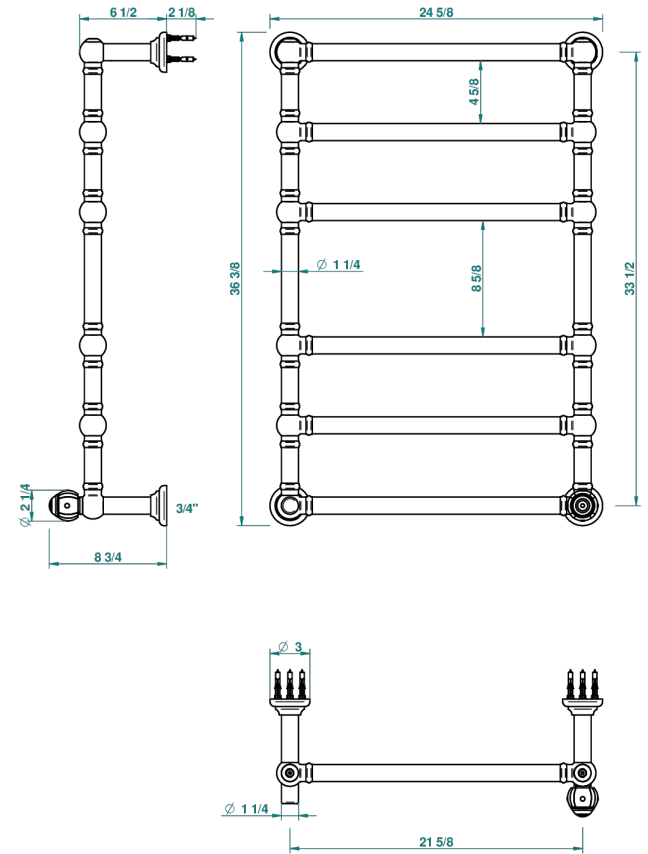

# ITHAQUE GOLD DECOR

A7A-TWT6H1

Traditional towel warmer, 6 rails, 625 mm x 925 mm, hydronic with 1 stylised handle

70489

06/05/2019

## CHARACTERISTIC

- Solid brass body seamless
- 1 x 1/2" normal head
- Connections F3/4"

## TECHNICAL SPECS

- Pression : 0,5 bars < P < 3 bars (recommandée)
- Pressure : 7.25 psi < P < 43.5 psi (advised)
- Température eau maximale conseillée : 60°C
- Maximum water temperature advised: 140°F
- Hauteur minimale au sol (maximum height from the ground) : 60 cm (24")
- Puissance / Power : 128W à Delta T 30