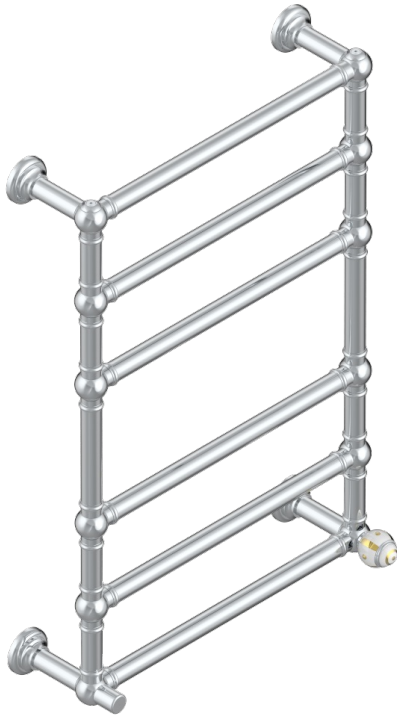

# ITHAQUE GOLD DECOR

A7A-TWT6H1

Traditional towel warmer, 6 rails, 625 mm x 925 mm, hydronic with 1 stylised handle

70489

06/05/2019

## CHARACTERISTIC

- Solid brass body seamless
- 1 x 1/2" normal head
- Connections F3/4"

## TECHNICAL SPECS

- Pression : 0,5 bars < P < 3 bars (recommandée)
- Pressure : 7.25 psi < P < 43.5 psi (advised)
- Température eau maximale conseillée : 60°C
- Maximum water temperature advised: 140°F
- Hauteur minimale au sol (maximum height from the ground) : 60 cm (24")
- Puissance / Power : 128W à Delta T 30