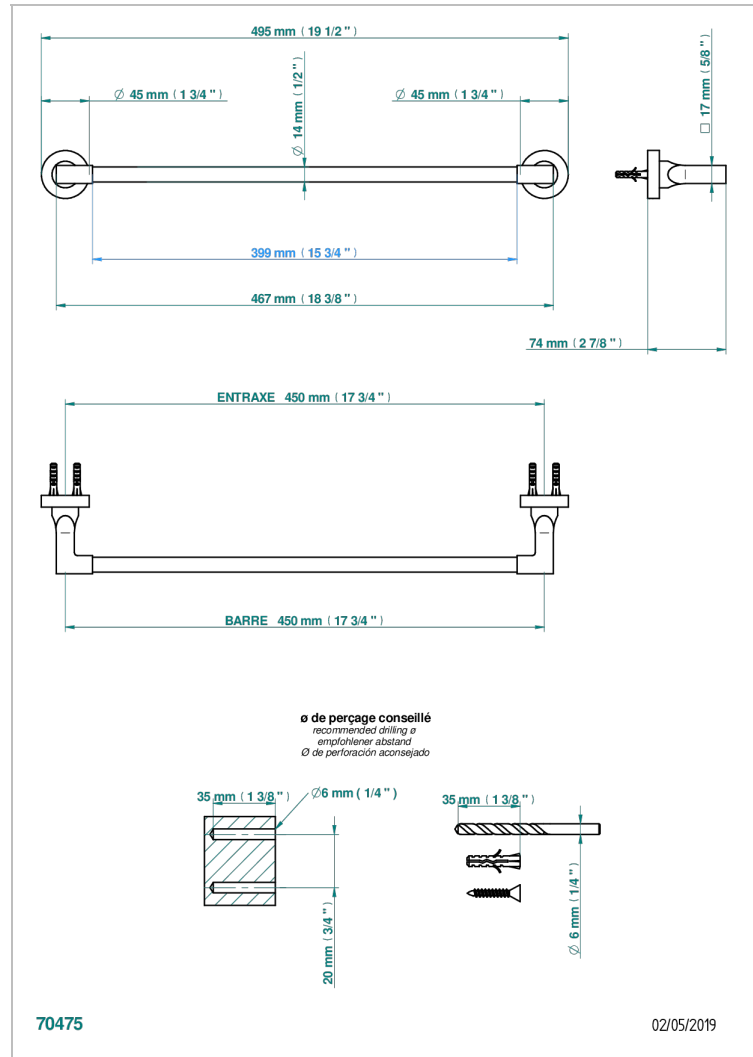

# BELUGA CON MANETAS

G1U-514/45

Single towel rail, fixed rail, length: 450 mm

THG<sup>®</sup>  
PARIS

## CARACTERÍSTICAS

- Beluga con manetas
- Single towel rail, fixed rail, length: 450 mm