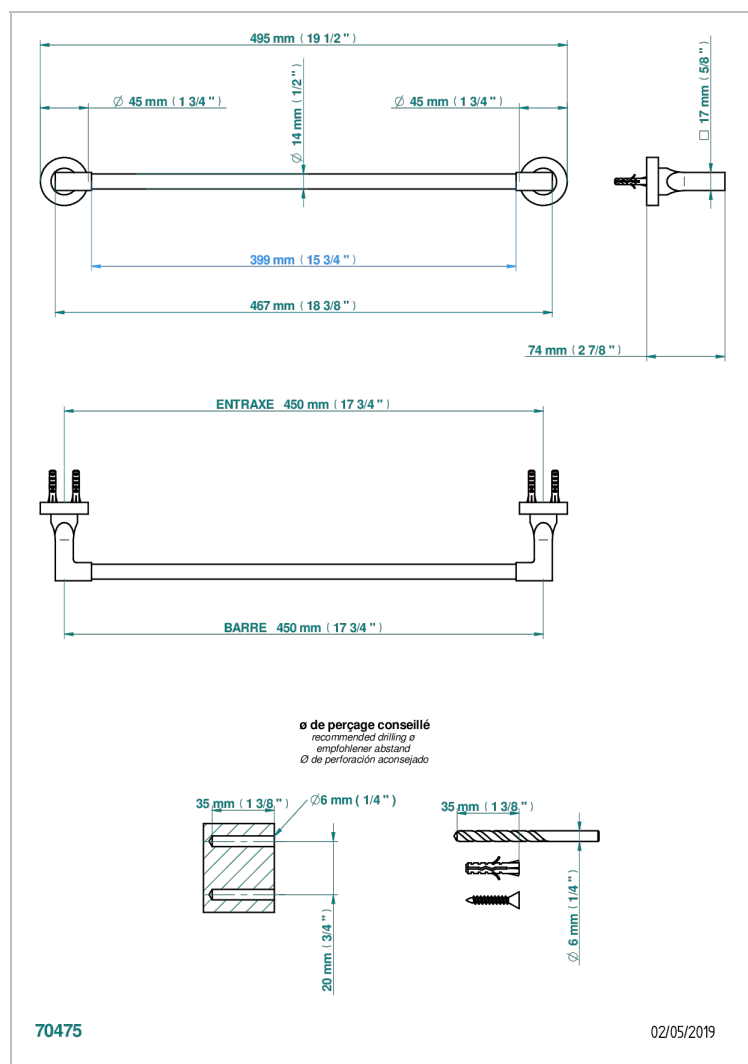

# BELUGA WITH LEVER HANDLES

G1U-514/45

Towel bar, 18" long

## CHARACTERISTIC

- Beluga with lever handles
- Towel bar, 18" long