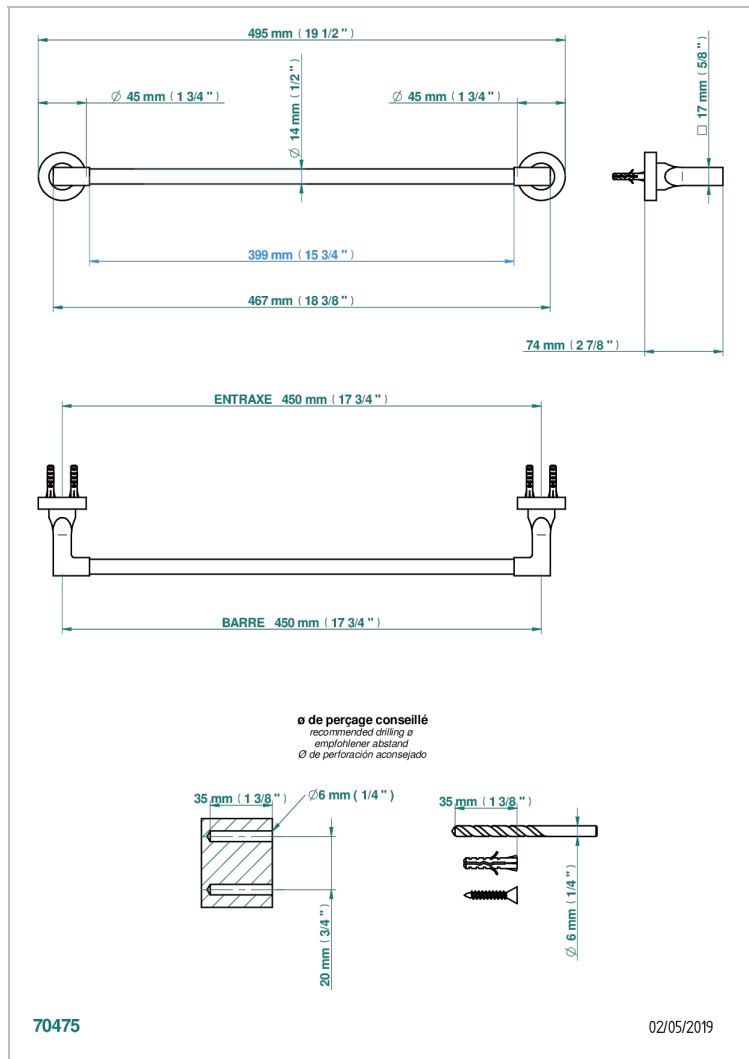

# BELUGA WITH LEVER

G1U-514/45

Single towel rail, fixed rail, length: 450 mm

## CHARACTERISTIC

- Beluga with lever
- Single towel rail, fixed rail, length: 450 mm