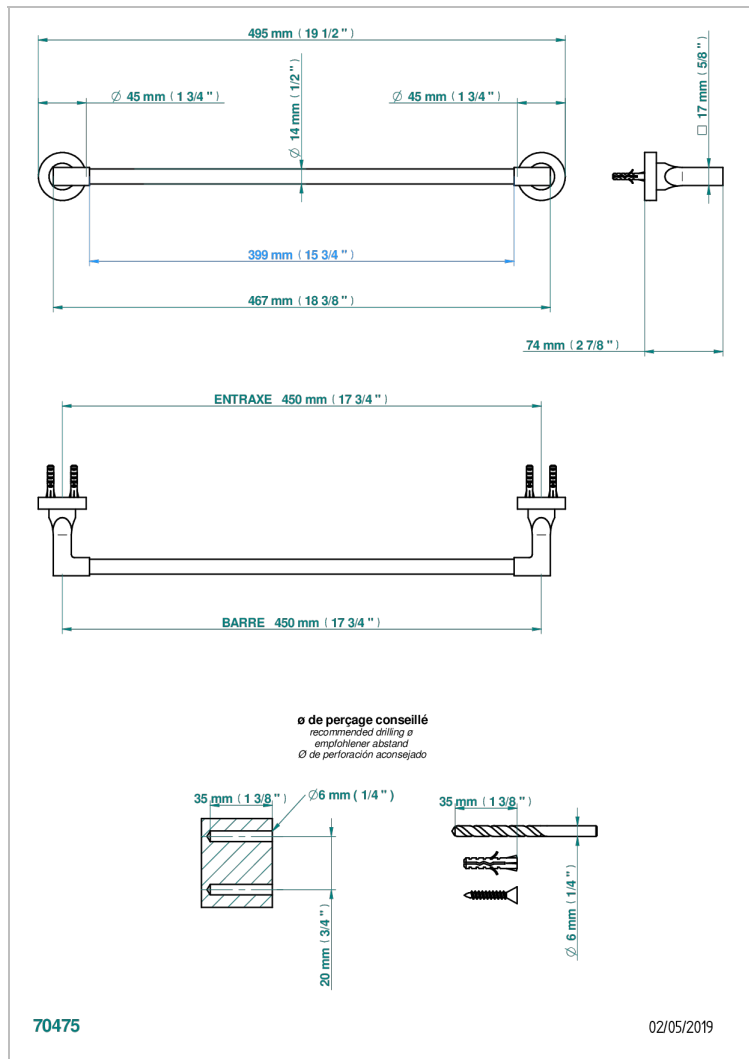

BELUGA WITH LEVER

G1U-514/45

Single towel rail, fixed rail, length: 450 mm

CHARACTERISTIC

- Beluga with lever
- Single towel rail, fixed rail, length: 450 mm

AVAILABLE FINITIONS

Antique nickel - H28
 Black ceram - D30
 Blush PVD - H62
 Brass color PVD - H49
 Brown bronze color PVD - F33
 Gold color PVD - H52