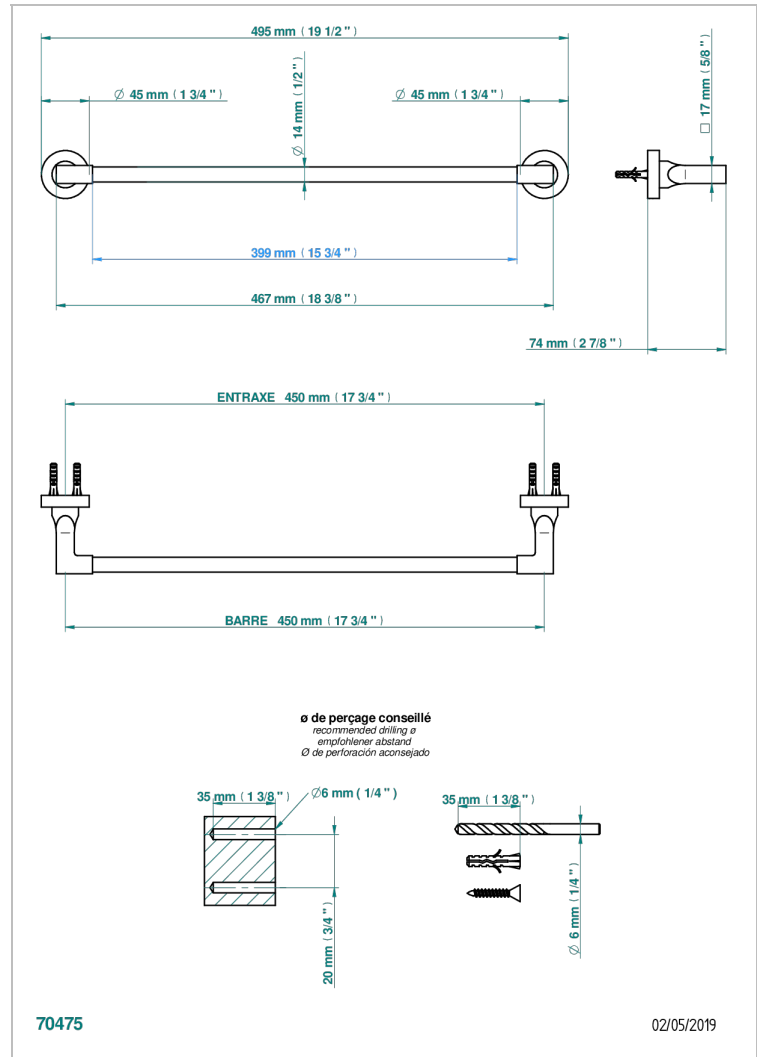

# BELUGA CON MANETAS

G1U-514/45

Single towel rail, fixed rail, length: 450 mm

THG<sup>®</sup>  
PARIS

## CARACTERÍSTICAS

- Beluga con manetas
- Single towel rail, fixed rail, length: 450 mm