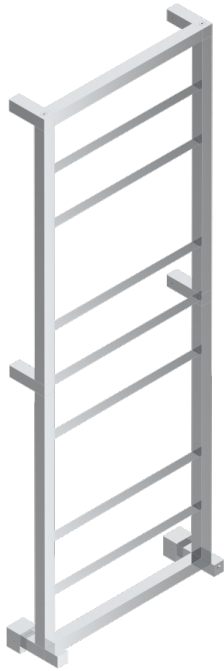

# TOWEL WARMER - CONTEMPORARY

B6B-TWS9H

Contemporary square towel warmer, 9 rails, 520 mm x 1410 mm, hydronic, neutral handle

THG<sup>®</sup>  
PARIS

## CHARACTERISTIC

- Solid brass body seamless
- Connections F3/4"

## TECHNICAL SPECS

- Pression : 0,5 bars < P < 3 bars (recommandée)
- Pressure : 7.25 psi < P < 43.5 psi (advised)
- Température eau maximale conseillée : 60°C
- Maximum water temperature advised: 140°F
- Hauteur minimale au sol (maximum height from the ground) : 60 cm (24")
- Puissance / Power : 144W à Delta T 30

## AVAILABLE FINITIONS

Blush PVD - H62  
Brass color PVD - H49  
Gold color PVD - H52  
Graphite PVD - H64  
Matt Umber PVD - H67  
Matt blush PVD - H60

Matt brass color PVD - H50  
Matt chrome - C02  
Matt gold - F07  
Matt gold color PVD - H53  
Matt graphite PVD - H65  
Matt nickel (color finish) - C01