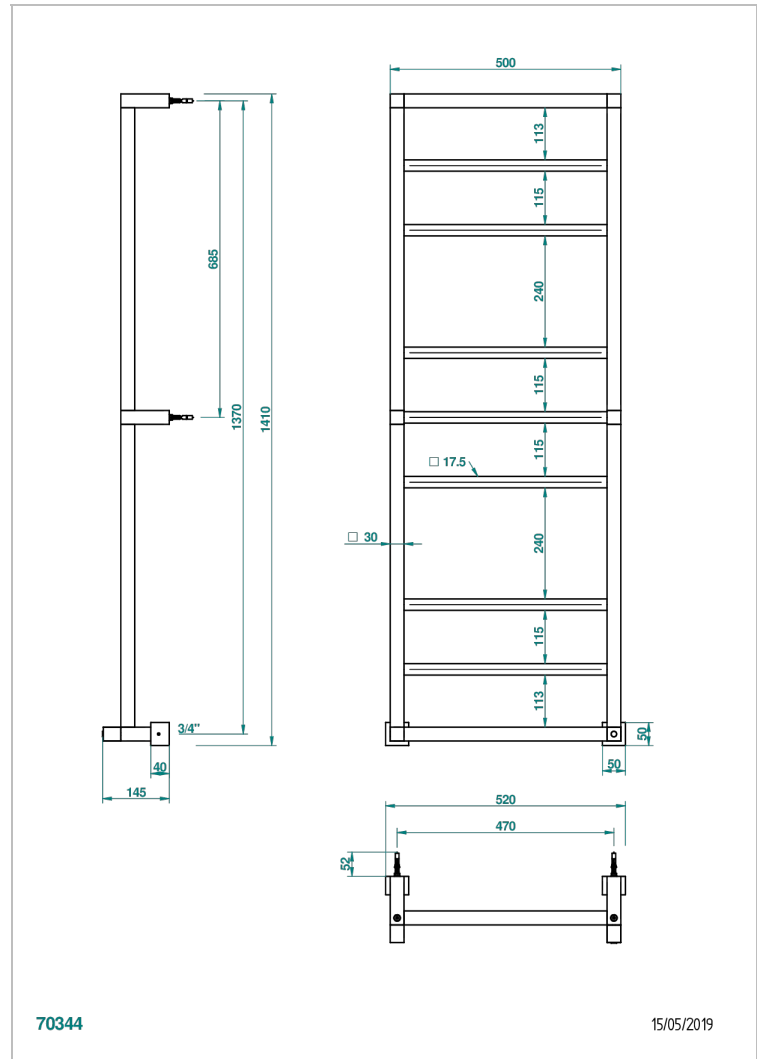

# TOWEL WARMER - CONTEMPORARY

B6B-TWS9H

Contemporary square towel warmer, 9 rails, 520 mm x 1410 mm, hydronic, neutral handle

THG<sup>®</sup>  
PARIS

## CHARACTERISTIC

- Solid brass body seamless
- Connections F3/4"

## TECHNICAL SPECS

- Pression : 0,5 bars < P < 3 bars (recommandée)
- Pressure : 7.25 psi < P < 43.5 psi (advised)
- Température eau maximale conseillée : 60°C
- Maximum water temperature advised: 140°F
- Hauteur minimale au sol (maximum height from the ground) : 60 cm (24")
- Puissance / Power : 144W à Delta T 30