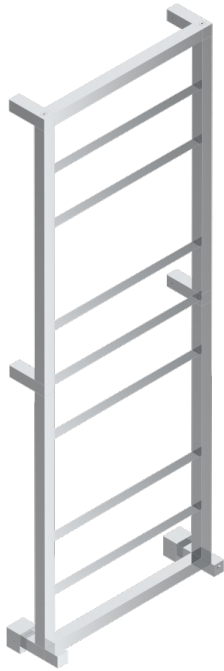

TOWEL WARMER - CONTEMPORARY

B6B-TWS9H

Contemporary square towel warmer, 9 rails, 520 mm x 1410 mm, hydronic, neutral handle

70344

15/05/2019

CHARACTERISTIC

- Solid brass body seamless
- Connections F3/4"

TECHNICAL SPECS

- Pression : 0,5 bars < P < 3 bars (recommandée)
- Pressure : 7.25 psi < P < 43.5 psi (advised)
- Température eau maximale conseillée : 60°C
- Maximum water temperature advised: 140°F
- Hauteur minimale au sol (maximum height from the ground) : 60 cm (24")
- Puissance / Power : 144W à Delta T 30

AVAILABLE FINITIONS

Blush PVD - H62
Brass color PVD - H49
Gold color PVD - H52
Graphite PVD - H64
Matt Umber PVD - H67
Matt blush PVD - H60

Matt brass color PVD - H50
Matt chrome - C02
Matt gold - F07
Matt gold color PVD - H53
Matt graphite PVD - H65
Matt nickel (color finish) - C01

Matt nickel color PVD - H56
Nickel color PVD - H55
Polished chrome (color finish) - A02
Polished gold (color finish) - F01
Polished nickel - B01
Soft gold - F30

Soft matt gold - F31
Umber PVD - H66