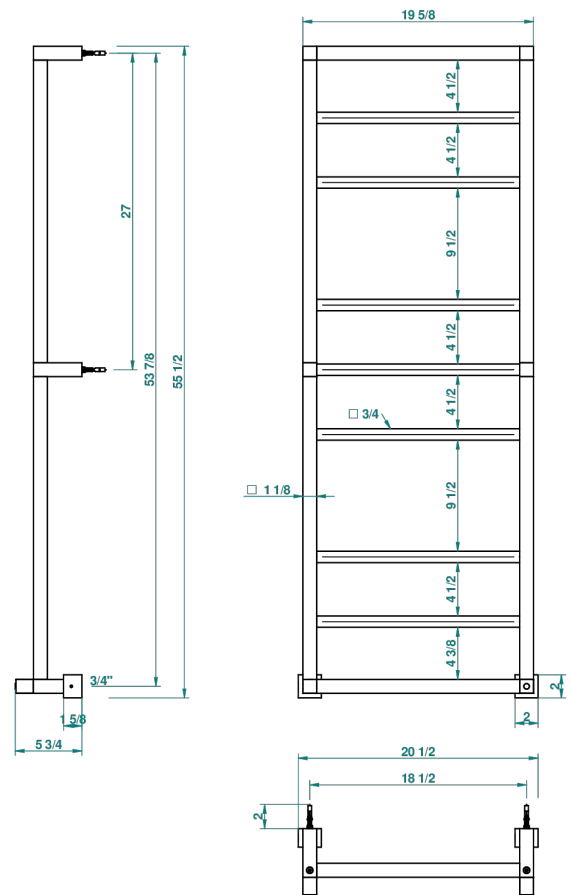

TOWEL WARMER - CONTEMPORARY

B6B-TWS9H

Contemporary square towel warmer, 9 rails, 520 mm x 1410 mm, hydronic, neutral handle

70344

15/05/2019

CHARACTERISTIC

- Solid brass body seamless
- Connections F3/4"

TECHNICAL SPECS

- Pression : 0,5 bars < P < 3 bars (recommandée)
- Pressure : 7.25 psi < P < 43.5 psi (advised)
- Température eau maximale conseillée : 60°C
- Maximum water temperature advised: 140°F
- Hauteur minimale au sol (maximum height from the ground) : 60 cm (24")
- Puissance / Power : 144W à Delta T 30