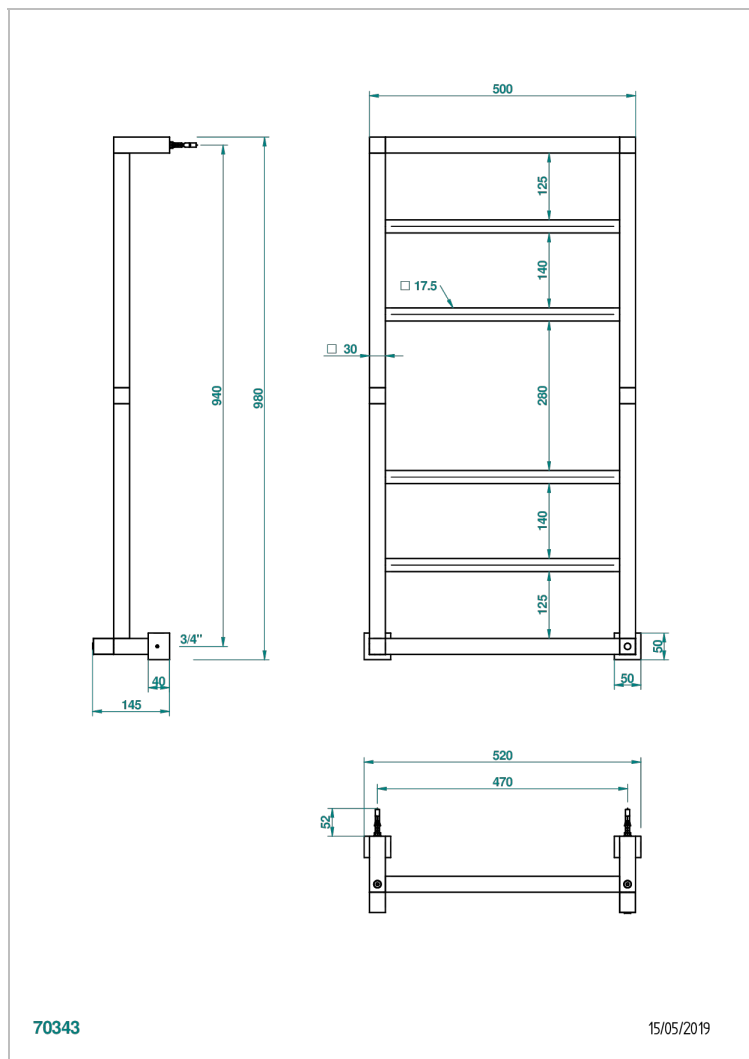

# TOWEL WARMER - CONTEMPORARY

B6B-TWS6H

Contemporary square towel warmer, 6 rails, 520 mm x 980 mm, hydronic, neutral handle

## CHARACTERISTIC

- Solid brass body seamless
- Connections F3/4"

## TECHNICAL SPECS

- Pression : 0,5 bars <  $P$  < 3 bars (recommandée)
- Pressure : 7.25 psi <  $P$  < 43.5 psi (advised)
- Température eau maximale conseillée : 60°C
- Maximum water temperature advised: 140°F
- Hauteur minimale au sol (maximum height from the ground) : 60 cm (24")
- Puissance / Power : 96W à Delta T 30