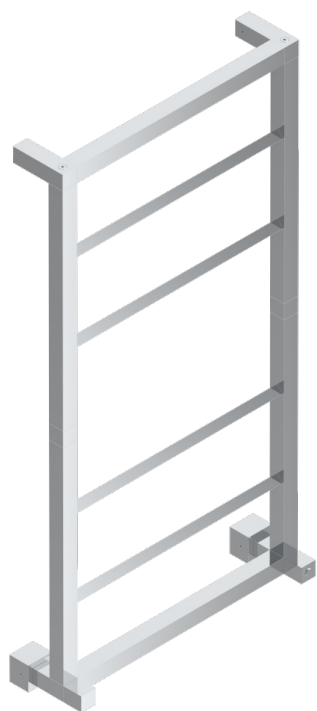

# TOWEL WARMER - CONTEMPORARY

B6B-TWS6H

Contemporary square towel warmer, 6 rails, 520 mm x 980 mm, hydronic, neutral handle

## CHARACTERISTIC

- Solid brass body seamless
- Connections F3/4"

## TECHNICAL SPECS

- Pression : 0,5 bars <  $P$  < 3 bars (recommandée)
- Pressure : 7.25 psi <  $P$  < 43.5 psi (advised)
- Température eau maximale conseillée : 60°C
- Maximum water temperature advised: 140°F
- Hauteur minimale au sol (maximum height from the ground) : 60 cm (24")
- Puissance / Power : 96W à Delta T 30