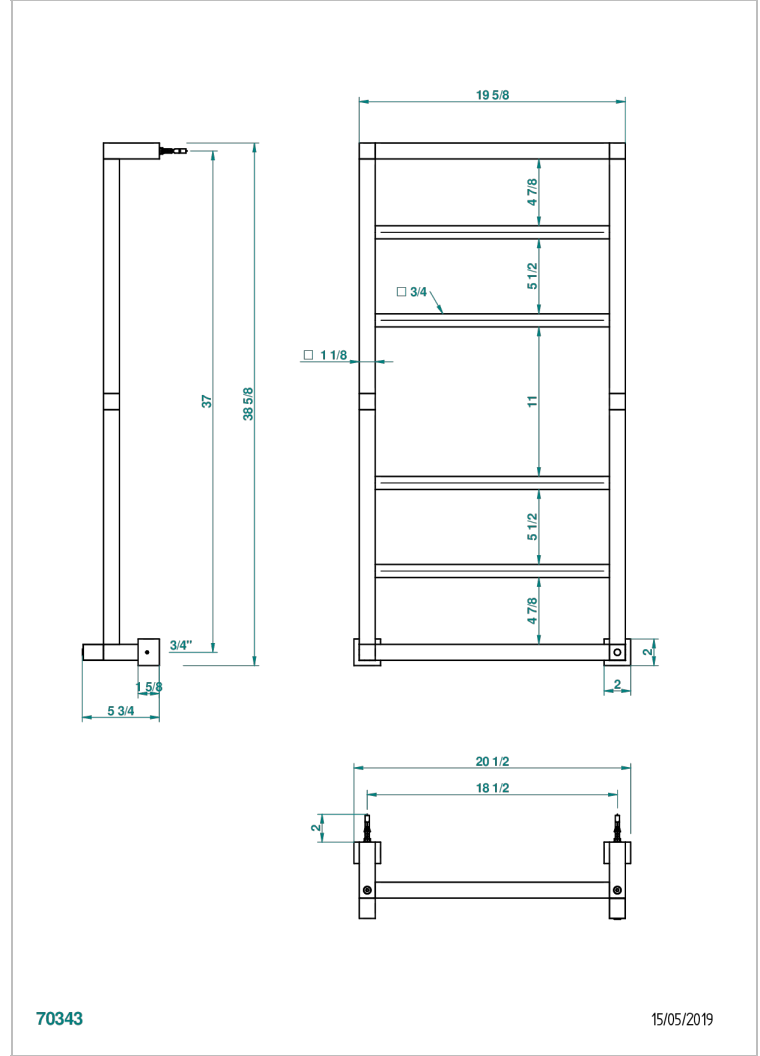

TOWEL WARMER - CONTEMPORARY

B6B-TWS6H

Contemporary square towel warmer, 6 rails, 520 mm x 980 mm, hydronic, neutral handle

THG[®]
PARIS

CHARACTERISTIC

- Solid brass body seamless
- Connections F3/4"

TECHNICAL SPECS

- Pression : 0,5 bars < P < 3 bars (recommandée)
- Pressure : 7.25 psi < P < 43.5 psi (advised)
- Température eau maximale conseillée : 60°C
- Maximum water temperature advised: 140°F
- Hauteur minimale au sol (maximum height from the ground) : 60 cm (24")
- Puissance / Power : 96W à Delta T 30