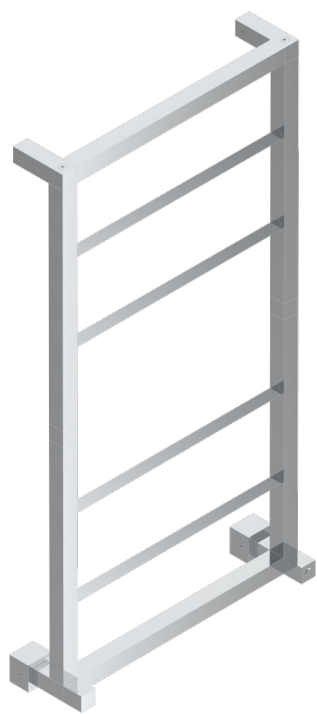

TOWEL WARMER - CONTEMPORARY

B6B-TWS6H

Contemporary square towel warmer, 6 rails, 520 mm x 980 mm, hydronic, neutral handle

THG[®]
PARIS

70343

15/05/2019

CHARACTERISTIC

- Solid brass body seamless
- Connections F3/4"

TECHNICAL SPECS

- Pression : 0,5 bars < P < 3 bars (recommandée)
- Pressure : 7.25 psi < P < 43.5 psi (advised)
- Température eau maximale conseillée : 60°C
- Maximum water temperature advised: 140°F
- Hauteur minimale au sol (maximum height from the ground) : 60 cm (24")
- Puissance / Power : 96W à Delta T 30