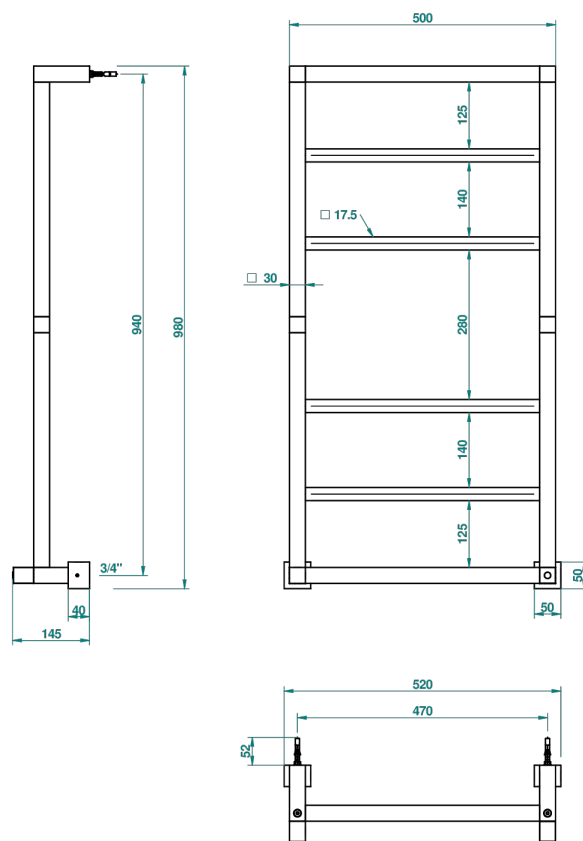

TOWEL WARMER - CONTEMPORARY

B6B-TWS6H

Contemporary square towel warmer, 6 rails, 520 mm x 980 mm, hydronic, neutral handle

THG[®]
PARIS

70343

15/05/2019

CHARACTERISTIC

- Solid brass body seamless
- Connections F3/4"

TECHNICAL SPECS

- Pression : 0,5 bars < P < 3 bars (recommandée)
- Pressure : 7.25 psi < P < 43.5 psi (advised)
- Température eau maximale conseillée : 60°C
- Maximum water temperature advised: 140°F
- Hauteur minimale au sol (maximum height from the ground) : 60 cm (24")
- Puissance / Power : 96W à Delta T 30