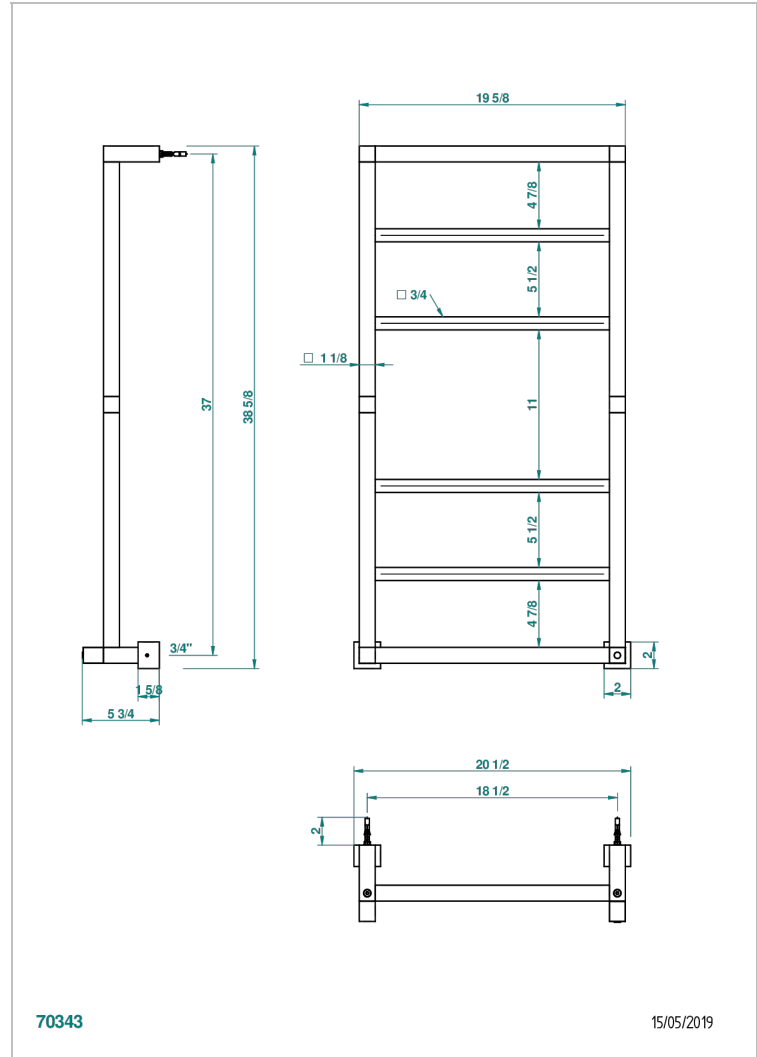

# TOWEL WARMER - CONTEMPORARY

B6B-TWS6H

Contemporary square towel warmer, 6 rails, 520 mm x 980 mm, hydronic, neutral handle

## CHARACTERISTIC

- Solid brass body seamless
- Connections F3/4"

## TECHNICAL SPECS

- Pression : 0,5 bars < P < 3 bars (recommandée)
- Pressure : 7.25 psi < P < 43.5 psi (advised)
- Température eau maximale conseillée : 60°C
- Maximum water temperature advised: 140°F
- Hauteur minimale au sol (maximum height from the ground) : 60 cm (24")
- Puissance / Power : 96W à Delta T 30