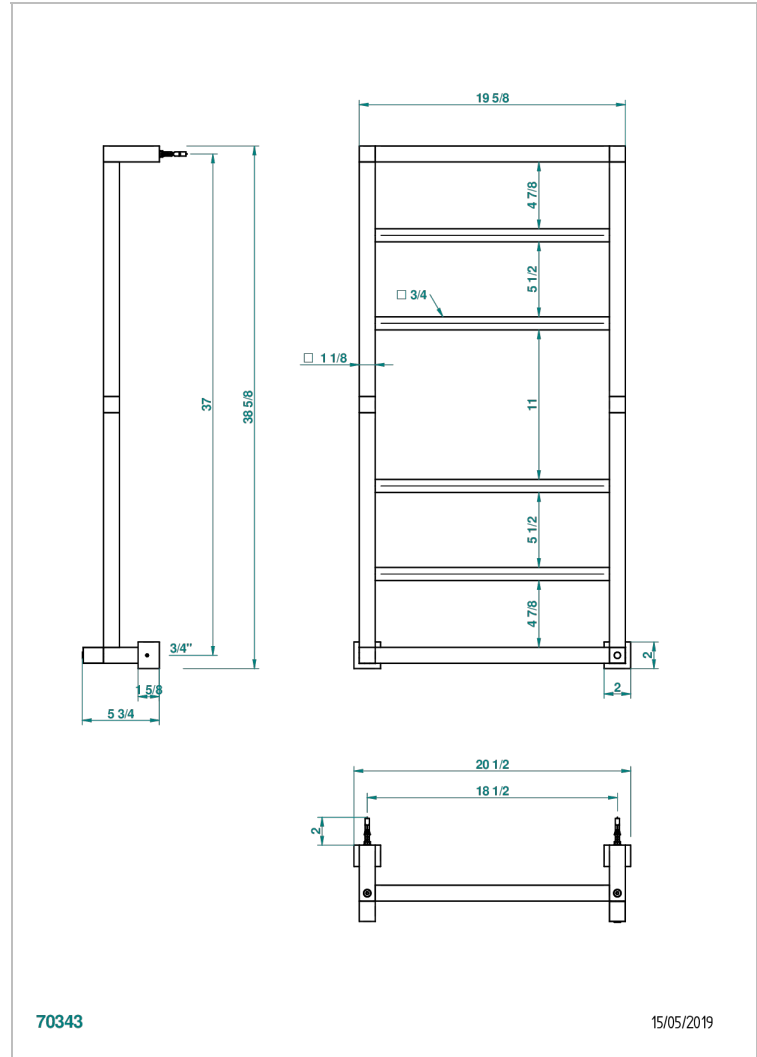

# TOWEL WARMER - CONTEMPORARY

B6B-TWS6H

Contemporary square towel warmer, 6 rails, 520 mm x 980 mm, hydronic, neutral handle

THG<sup>®</sup>  
PARIS

## CHARACTERISTIC

- Solid brass body seamless
- Connections F3/4"

## TECHNICAL SPECS

- Pression : 0,5 bars < P < 3 bars (recommandée)
- Pressure : 7.25 psi < P < 43.5 psi (advised)
- Température eau maximale conseillée : 60°C
- Maximum water temperature advised: 140°F
- Hauteur minimale au sol (maximum height from the ground) : 60 cm (24")
- Puissance / Power : 96W à Delta T 30