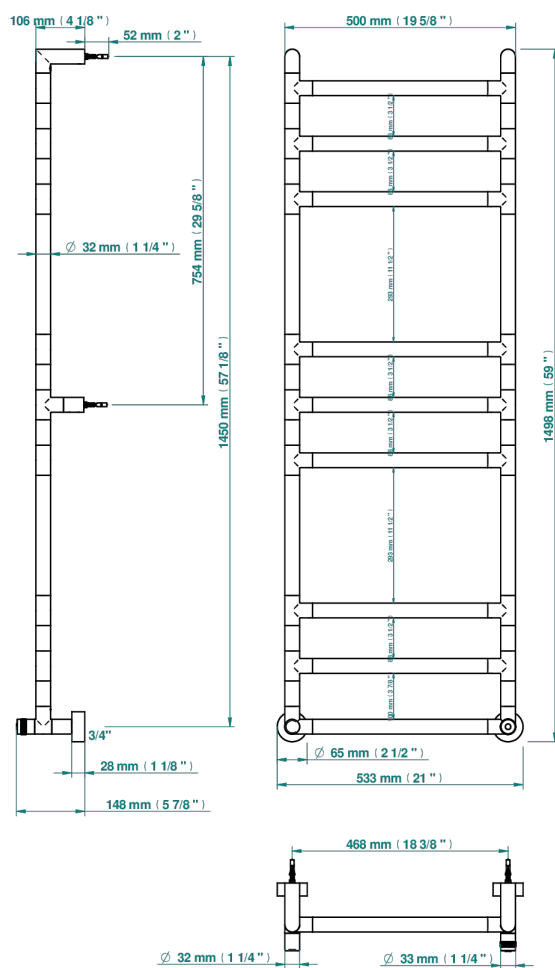

# TOWEL WARMER - CONTEMPORARY

B6B-TWR9H

Contemporary round towel warmer, 9 rails, 533 mm x 1487 mm, hydronic, neutral handle

70342

10/07/2019

## CHARACTERISTIC

- Solid brass body seamless
- Connections F3/4"

## TECHNICAL SPECS

- Pression : 0,5 bars < P < 3 bars (recommandée)
- Pressure : 7.25 psi < P < 43.5 psi (advised)
- Température eau maximale conseillée : 60°C
- Maximum water temperature advised: 140°F
- Hauteur minimale au sol (maximum height from the ground) : 60 cm (24")
- Puissance / Power : 132W à Delta T 30