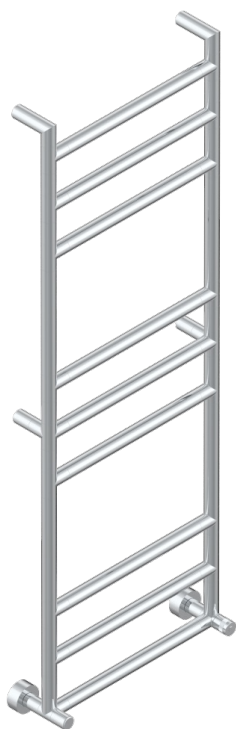

# TOWEL WARMER - CONTEMPORARY

B6B-TWR9H

Contemporary round towel warmer, 9 rails, 533 mm x 1487 mm, hydronic, neutral handle

70342

10/07/2019

## CHARACTERISTIC

- Solid brass body seamless
- Connections F3/4"

## TECHNICAL SPECS

- Pression : 0,5 bars < P < 3 bars (recommandée)
- Pressure : 7.25 psi < P < 43.5 psi (advised)
- Température eau maximale conseillée : 60°C
- Maximum water temperature advised: 140°F
- Hauteur minimale au sol (maximum height from the ground) : 60 cm (24")
- Puissance / Power : 132W à Delta T 30

Matt nickel color PVD - H56  
Nickel color PVD - H55  
Polished chrome (color finish) - A02  
Polished gold (color finish) - F01  
Polished nickel - B01  
Soft gold - F30

Soft matt gold - F31  
Umber PVD - H66