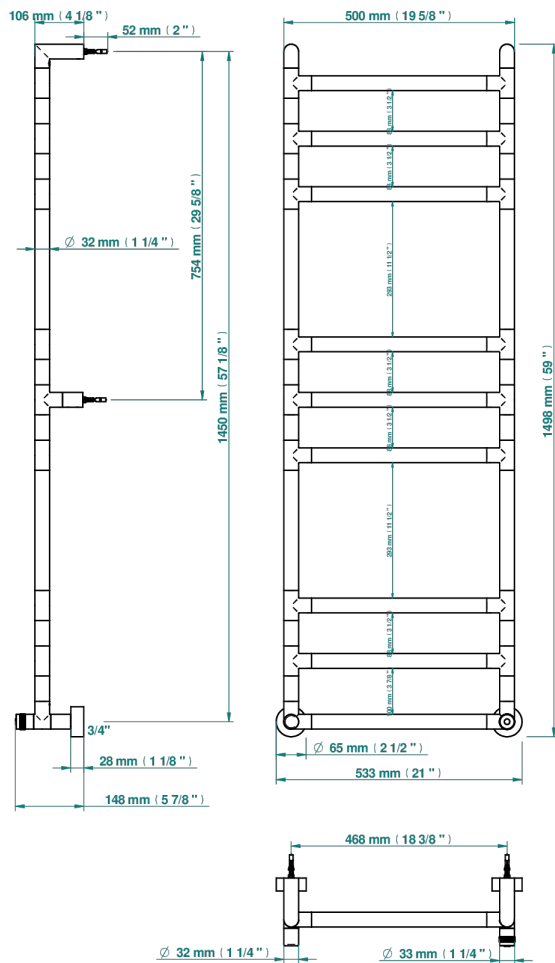

# TOWEL WARMER - CONTEMPORARY

B6B-TWR9H

Contemporary round towel warmer, 9 rails, 533 mm x 1487 mm, hydronic, neutral handle

**THG**  
PARIS

70342

10/07/2019

## CHARACTERISTIC

- Solid brass body seamless
- Connections F3/4"

## TECHNICAL SPECS

- Pression : 0,5 bars < P < 3 bars (recommandée)
- Pressure : 7.25 psi < P < 43.5 psi (advised)
- Température eau maximale conseillée : 60°C
- Maximum water temperature advised: 140°F
- Hauteur minimale au sol (maximum height from the ground) : 60 cm (24")
- Puissance / Power : 132W à Delta T 30