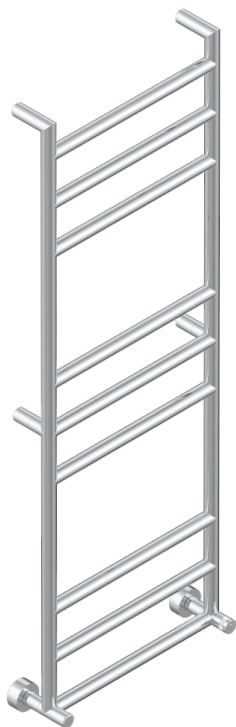

# TOWEL WARMER - CONTEMPORARY

B6B-TWR9H

Contemporary round towel warmer, 9 rails, 533 mm x 1487 mm, hydronic, neutral handle

**THG**  
PARIS

70342

10/07/2019

## CHARACTERISTIC

- Solid brass body seamless
- Connections F3/4"

## TECHNICAL SPECS

- Pression : 0,5 bars < P < 3 bars (recommandée)
- Pressure : 7.25 psi < P < 43.5 psi (advised)
- Température eau maximale conseillée : 60°C
- Maximum water temperature advised: 140°F
- Hauteur minimale au sol (maximum height from the ground) : 60 cm (24")
- Puissance / Power : 132W à Delta T 30

Matt nickel color PVD - H56  
Nickel color PVD - H55  
Polished chrome (color finish) - A02  
Polished gold (color finish) - F01  
Polished nickel - B01  
Soft gold - F30

Soft matt gold - F31  
Umber PVD - H66