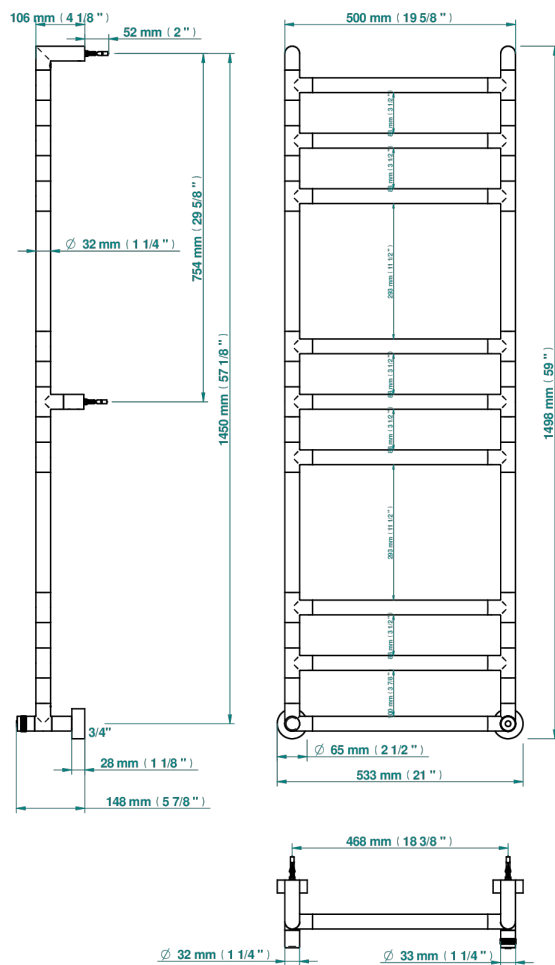

TOWEL WARMER - CONTEMPORARY

B6B-TWR9H

Contemporary round towel warmer, 9 rails, 533 mm x 1487 mm, hydronic, neutral handle

70342

10/07/2019

CHARACTERISTIC

- Solid brass body seamless
- Connections F3/4"

TECHNICAL SPECS

- Pression : 0,5 bars < P < 3 bars (recommandée)
- Pressure : 7.25 psi < P < 43.5 psi (advised)
- Température eau maximale conseillée : 60°C
- Maximum water temperature advised: 140°F
- Hauteur minimale au sol (maximum height from the ground) : 60 cm (24")
- Puissance / Power : 132W à Delta T 30