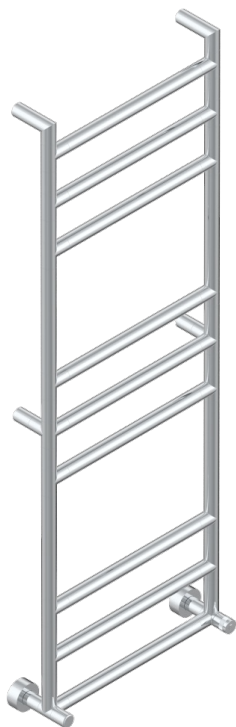

TOWEL WARMER - CONTEMPORARY

B6B-TWR9H

Contemporary round towel warmer, 9 rails, 533 mm x 1487 mm, hydronic, neutral handle

70342

10/07/2019

CHARACTERISTIC

- Solid brass body seamless
- Connections F3/4"

TECHNICAL SPECS

- Pression : 0,5 bars < P < 3 bars (recommandée)
- Pressure : 7.25 psi < P < 43.5 psi (advised)
- Température eau maximale conseillée : 60°C
- Maximum water temperature advised: 140°F
- Hauteur minimale au sol (maximum height from the ground) : 60 cm (24")
- Puissance / Power : 132W à Delta T 30

AVAILABLE FINITIONS

Blush PVD - H62
Brass color PVD - H49
Gold color PVD - H52
Graphite PVD - H64
Matt Umber PVD - H67
Matt blush PVD - H60

Matt brass color PVD - H50
Matt chrome - C02
Matt gold - F07
Matt gold color PVD - H53
Matt graphite PVD - H65
Matt nickel (color finish) - C01

Matt nickel color PVD - H56
Nickel color PVD - H55
Polished chrome (color finish) - A02
Polished gold (color finish) - F01
Polished nickel - B01
Soft gold - F30

Soft matt gold - F31
Umber PVD - H66