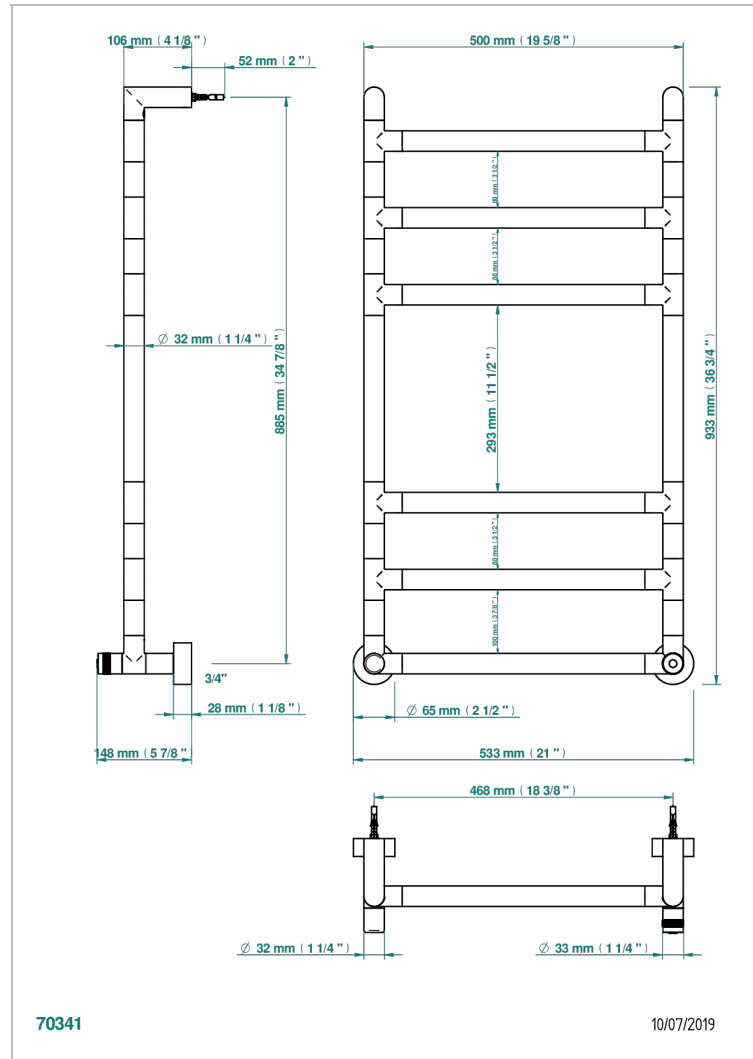

TOWEL WARMER - CONTEMPORARY

B6B-TWR6H

Contemporary round towel warmer, 6 rails, 533 mm x 922 mm, hydronic, neutral handle

CHARACTERISTIC

- Solid brass body seamless
- Connections F3/4"

TECHNICAL SPECS

- Pression : 0,5 bars < P < 3 bars (recommandée)
- Pressure : 7.25 psi < P < 43.5 psi (advised)
- Température eau maximale conseillée : 60°C
- Maximum water temperature advised: 140°F
- Hauteur minimale au sol (maximum height from the ground) : 60 cm (24")
- Puissance / Power : 88W à Delta T 30