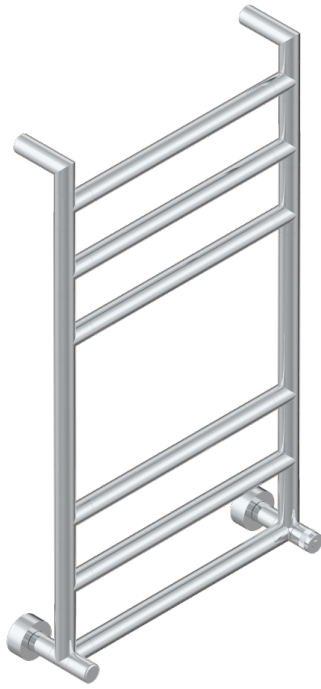

TOWEL WARMER - CONTEMPORARY

B6B-TWR6H

Contemporary round towel warmer, 6 rails, 533 mm x 922 mm, hydronic, neutral handle

CHARACTERISTIC

- Solid brass body seamless
- Connections F3/4"

TECHNICAL SPECS

- Pression : 0,5 bars < P < 3 bars (recommandée)
- Pressure : 7.25 psi < P < 43.5 psi (advised)
- Température eau maximale conseillée : 60°C
- Maximum water temperature advised: 140°F
- Hauteur minimale au sol (maximum height from the ground) : 60 cm (24")
- Puissance / Power : 88W à Delta T 30

AVAILABLE FINITIONS

Blush PVD - H62
Brass color PVD - H49
Gold color PVD - H52
Graphite PVD - H64
Matt Umber PVD - H67
Matt blush PVD - H60

Matt brass color PVD - H50
Matt chrome - C02
Matt gold - F07
Matt gold color PVD - H53
Matt graphite PVD - H65
Matt nickel (color finish) - C01

Matt nickel color PVD - H56
Nickel color PVD - H55
Polished chrome (color finish) - A02
Polished gold (color finish) - F01
Polished nickel - B01
Soft gold - F30

Soft matt gold - F31
Umber PVD - H66