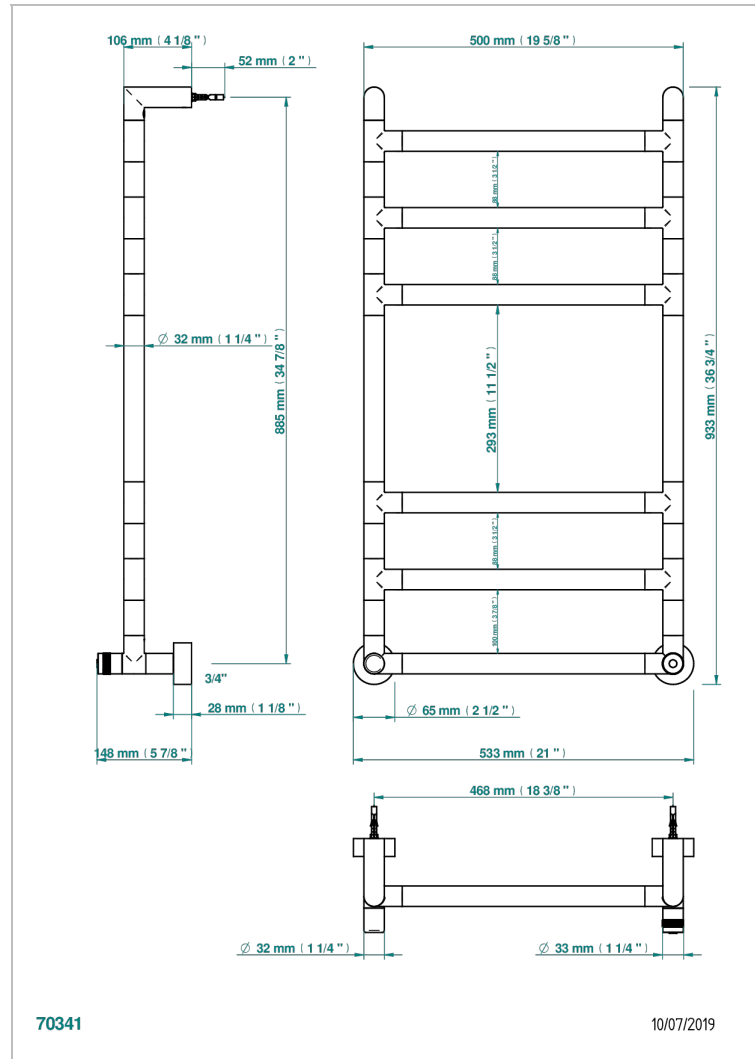

TOWEL WARMER - CONTEMPORARY

B6B-TWR6H

Contemporary round towel warmer, 6 rails, 533 mm x 922 mm, hydronic, neutral handle

CHARACTERISTIC

- Solid brass body seamless
- Connections F3/4"

TECHNICAL SPECS

- Pression : 0,5 bars < P < 3 bars (recommandée)
- Pressure : 7.25 psi < P < 43.5 psi (advised)
- Température eau maximale conseillée : 60°C
- Maximum water temperature advised: 140°F
- Hauteur minimale au sol (maximum height from the ground) : 60 cm (24")
- Puissance / Power : 88W à Delta T 30