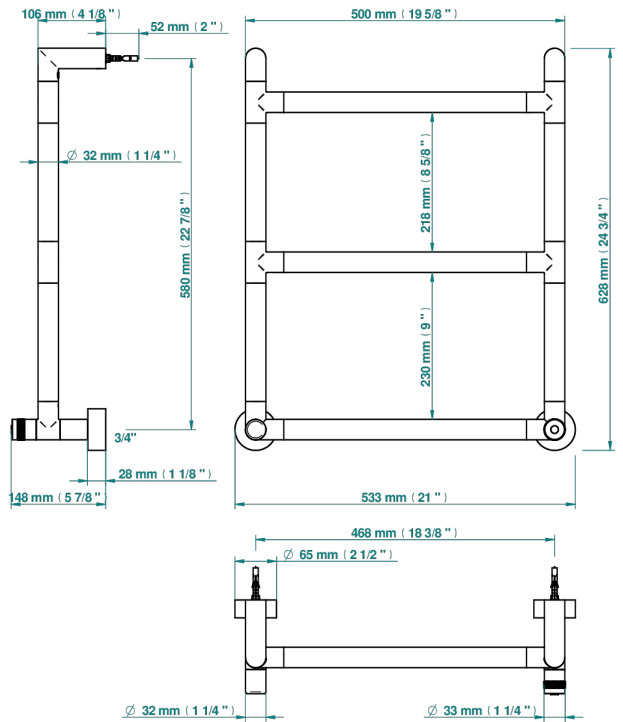

TOWEL WARMER - CONTEMPORARY

B6B-TWR3H

Contemporary round towel warmer, 3 rails, 533 mm x 617 mm, hydronic, neutral handle

THG[®]
PARIS

CHARACTERISTIC

- Solid brass body seamless
- Connections F3/4"

TECHNICAL SPECS

- Pression : 0,5 bars < P < 3 bars (recommandée)
- Pressure : 7.25 psi < P < 43.5 psi (advised)
- Température eau maximale conseillée : 60°C
- Maximum water temperature advised: 140°F
- Hauteur minimale au sol (maximum height from the ground) : 60 cm (24")
- Puissance / Power : 44W à Delta T 30