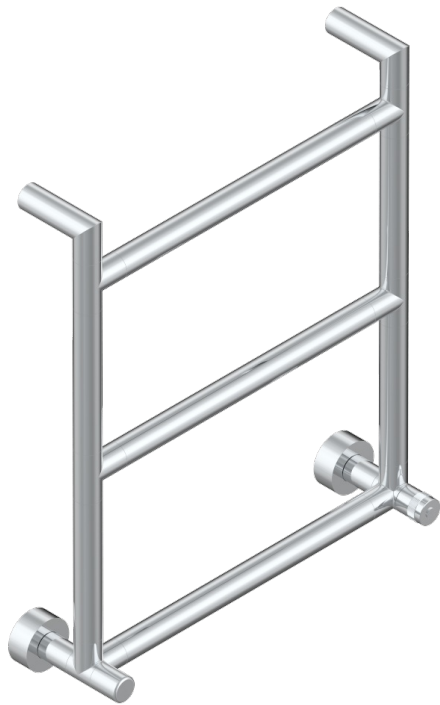

TOWEL WARMER - CONTEMPORARY

B6B-TWR3H

Contemporary round towel warmer, 3 rails, 533 mm x 617 mm, hydronic, neutral handle

THG[®]
PARIS

CHARACTERISTIC

- Solid brass body seamless
- Connections F3/4"

TECHNICAL SPECS

- Pression : 0,5 bars < P < 3 bars (recommandée)
- Pressure : 7.25 psi < P < 43.5 psi (advised)
- Température eau maximale conseillée : 60°C
- Maximum water temperature advised: 140°F
- Hauteur minimale au sol (maximum height from the ground) : 60 cm (24")
- Puissance / Power : 44W à Delta T 30

Matt nickel color PVD - H56
Nickel color PVD - H55
Polished chrome (color finish) - A02
Polished gold (color finish) - F01
Polished nickel - B01
Soft gold - F30

Soft matt gold - F31
Umber PVD - H66