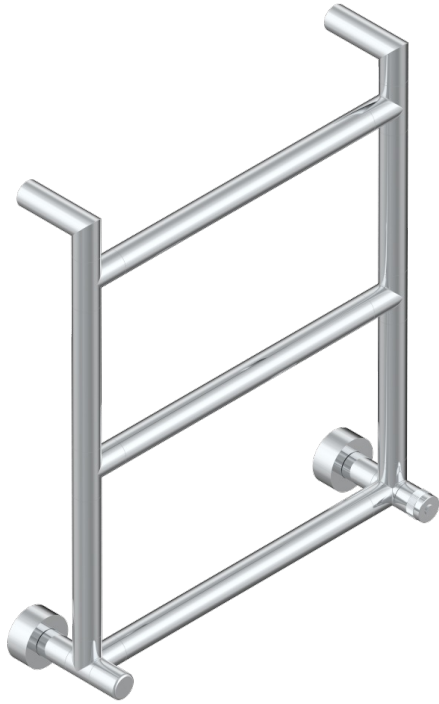

# TOWEL WARMER - CONTEMPORARY

B6B-TWR3H

Contemporary round towel warmer, 3 rails, 533 mm x 617 mm, hydronic, neutral handle

THG<sup>®</sup>  
PARIS

70340

10/07/2019

## CHARACTERISTIC

- Solid brass body seamless
- Connections F3/4"

## TECHNICAL SPECS

- Pression : 0,5 bars < P < 3 bars (recommandée)
- Pressure : 7.25 psi < P < 43.5 psi (advised)
- Température eau maximale conseillée : 60°C
- Maximum water temperature advised: 140°F
- Hauteur minimale au sol (maximum height from the ground) : 60 cm (24")
- Puissance / Power : 44W à Delta T 30