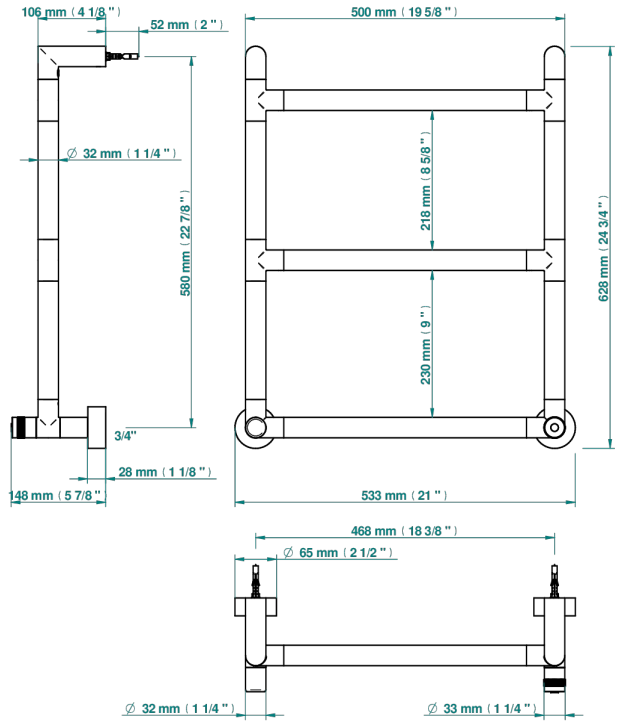

# TOWEL WARMER - CONTEMPORARY

B6B-TWR3H

Contemporary round towel warmer, 3 rails, 533 mm x 617 mm, hydronic, neutral handle

THG<sup>®</sup>  
PARIS

70340

10/07/2019

## CHARACTERISTIC

- Solid brass body seamless
- Connections F3/4"

## TECHNICAL SPECS

- Pression : 0,5 bars < P < 3 bars (recommandée)
- Pressure : 7.25 psi < P < 43.5 psi (advised)
- Température eau maximale conseillée : 60°C
- Maximum water temperature advised: 140°F
- Hauteur minimale au sol (maximum height from the ground) : 60 cm (24")
- Puissance / Power : 44W à Delta T 30