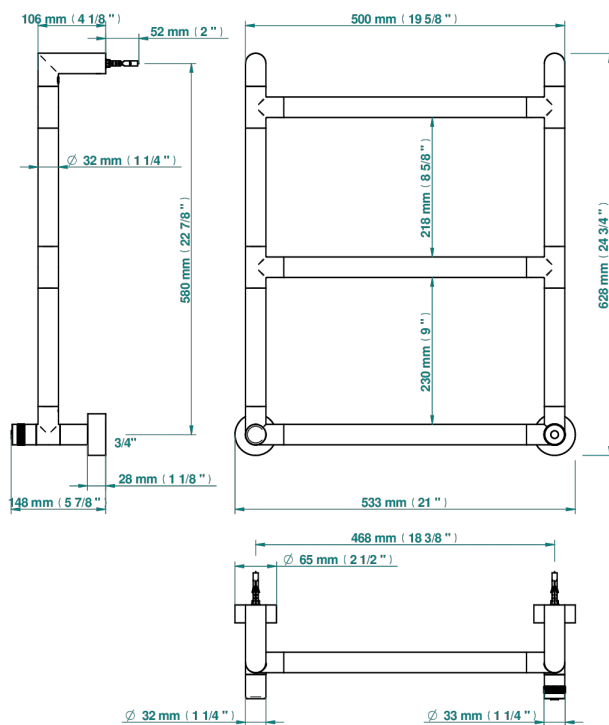

TOWEL WARMER - CONTEMPORARY

B6B-TWR3H

Contemporary round towel warmer, 3 rails, 533 mm x 617 mm, hydronic, neutral handle

70340

10/07/2019

CHARACTERISTIC

- Solid brass body seamless
- Connections F3/4"

TECHNICAL SPECS

- Pression : 0,5 bars < P < 3 bars (recommandée)
- Pressure : 7.25 psi < P < 43.5 psi (advised)
- Température eau maximale conseillée : 60°C
- Maximum water temperature advised: 140°F
- Hauteur minimale au sol (maximum height from the ground) : 60 cm (24")
- Puissance / Power : 44W à Delta T 30