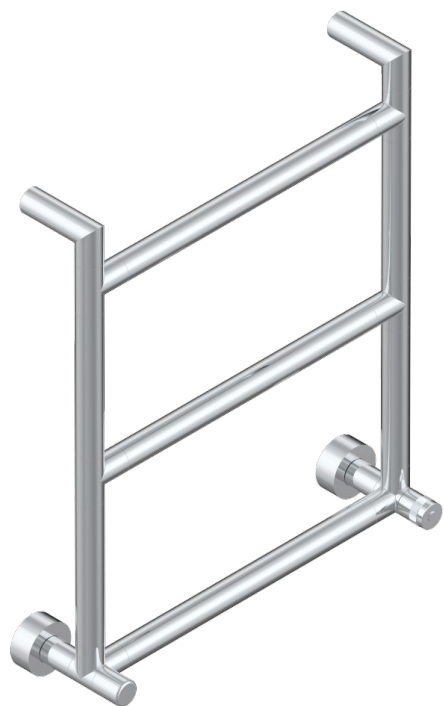

TOWEL WARMER - CONTEMPORARY

B6B-TWR3H

Contemporary round towel warmer, 3 rails, 533 mm x 617 mm, hydronic, neutral handle

70340

10/07/2019

CHARACTERISTIC

- Solid brass body seamless
- Connections F3/4"

TECHNICAL SPECS

- Pression : 0,5 bars < P < 3 bars (recommandée)
- Pressure : 7.25 psi < P < 43.5 psi (advised)
- Température eau maximale conseillée : 60°C
- Maximum water temperature advised: 140°F
- Hauteur minimale au sol (maximum height from the ground) : 60 cm (24")
- Puissance / Power : 44W à Delta T 30

Matt nickel color PVD - H56
Nickel color PVD - H55
Polished chrome (color finish) - A02
Polished gold (color finish) - F01
Polished nickel - B01
Soft gold - F30

Soft matt gold - F31
Umber PVD - H66