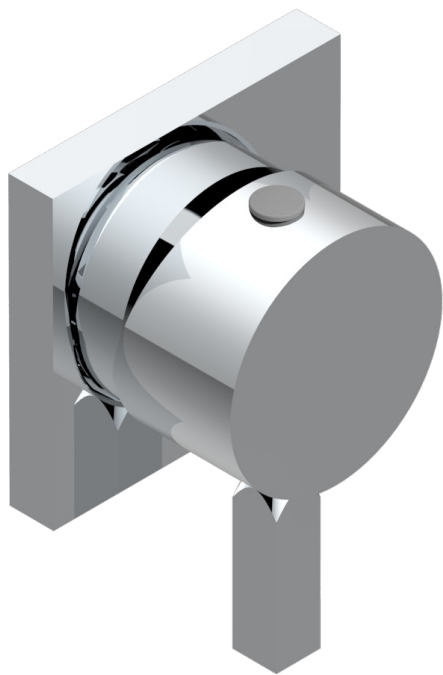

METROPOLIS BLACK CRYSTAL WITH LEVER HANDLES

A2M-6540RB

Trim only for wall mixer on rosette

70338

25/06/2019

CHARACTERISTIC

- Métropolis Black crystal with lever handles
- Trim only for wall mixer on rosette

RELATED SKU'S

- Ref. G00-6540A/US Built-in part for wall mounted flush fit shower mixer 2 inlets 1/2" -1 outlet 1/2" -US model

AVAILABLE FINITIONS

Black ceram - D30
Blush PVD - H62
Brass color PVD - H49
Brown bronze color PVD - F33
Chrome polished - A02
Chrome polished / gold polished - G02