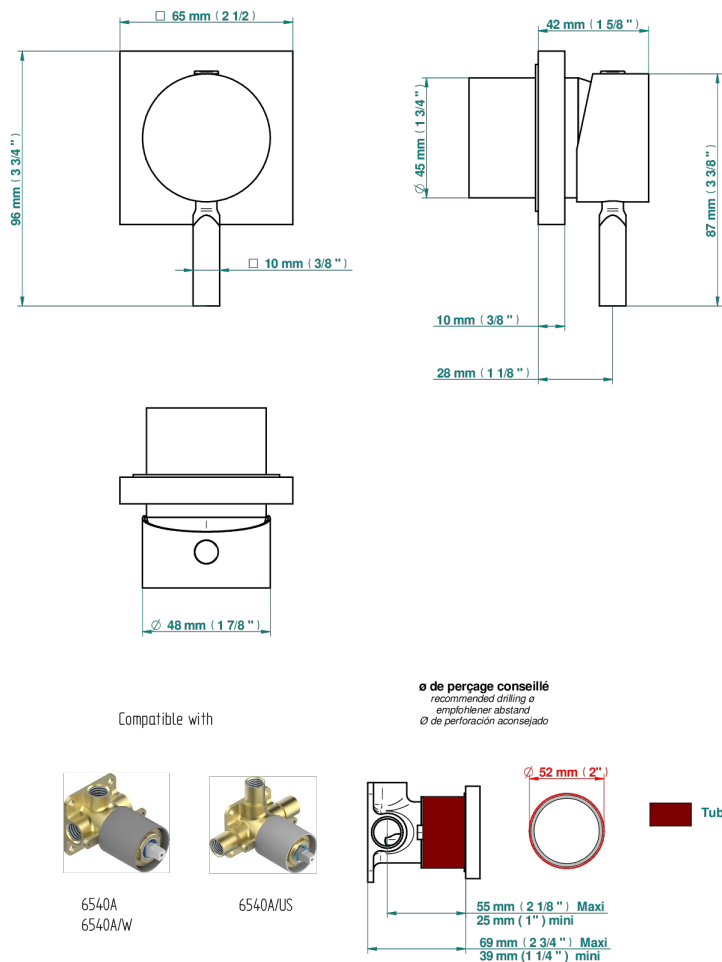

METROPOLIS BLACK CRYSTAL WITH LEVER HANDLES

A2M-6540RB

Trim only for wall mixer on rosette

70338

25/06/2019

CHARACTERISTIC

- Métropolis Black crystal with lever handles
- Trim only for wall mixer on rosette

RELATED SKU'S

- Ref. G00-6540A/US Built-in part for wall mounted flush fit shower mixer 2 inlets 1/2" -1 outlet 1/2" -US model

AVAILABLE FINITIONS

Black ceram - D30
Blush PVD - H62
Brass color PVD - H49
Brown bronze color PVD - F33
Chrome polished - A02
Chrome polished / gold polished - G02