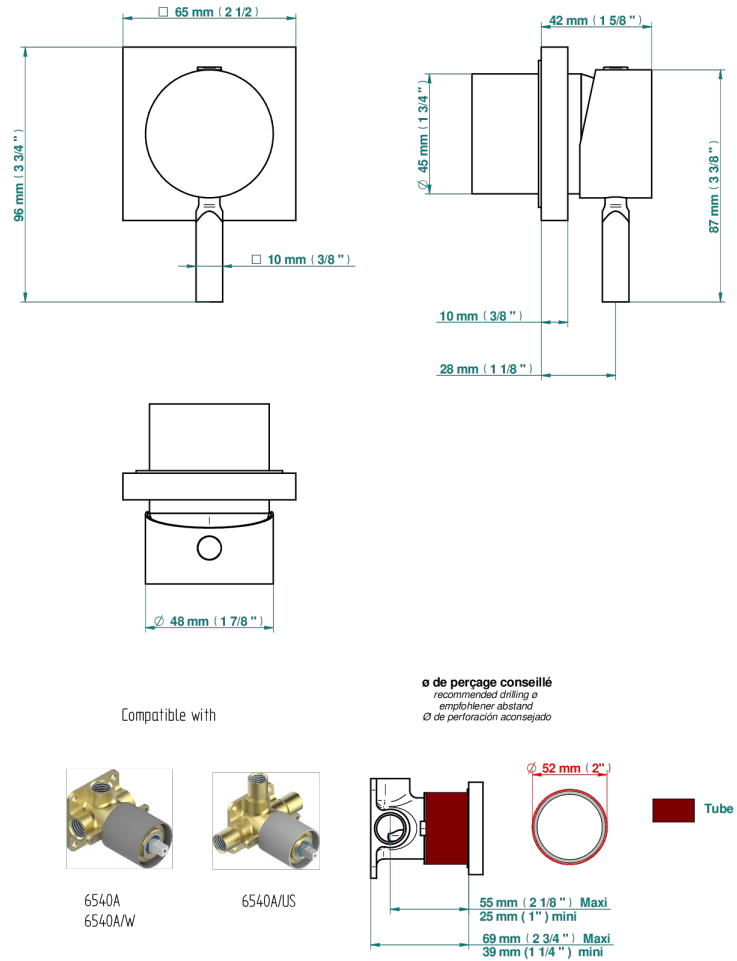

# METROPOLIS BLACK CRYSTAL

A2L-6540RB

Trim only for wall mixer on rosette

70338

25/06/2019

## CHARACTERISTIC

- Métropolis Black crystal
- Trim only for wall mixer on rosette

## RELATED SKU'S

- Ref. G00-6540A/US Built-in part for wall mounted flush fit shower mixer 2 inlets 1/2" -1 outlet 1/2" -US model