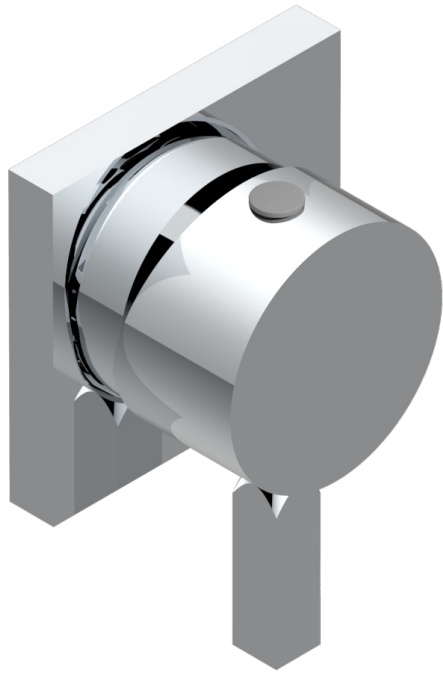

# METROPOLIS BLACK CRYSTAL

A2L-6540RB

Trim only for wall mixer on rosette

70338

25/06/2019

## CHARACTERISTIC

- Métropolis Black crystal
- Trim only for wall mixer on rosette

## RELATED SKU'S

- Ref. G00-6540A/US Built-in part for wall mounted flush fit shower mixer 2 inlets 1/2" -1 outlet 1/2" -US model