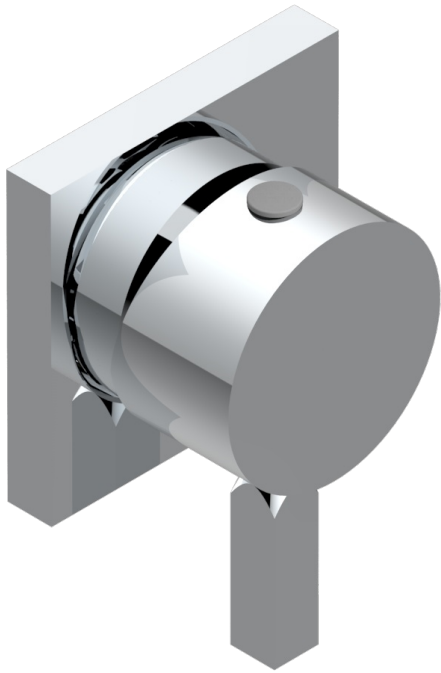

METROPOLIS BLACK CRYSTAL

A2L-6540RB

Trim only for wall mixer on rosette

70338

25/06/2019

CHARACTERISTIC

- Métropolis Black crystal
- Trim only for wall mixer on rosette

RELATED SKU'S

- Ref. G00-6540A Rough parts for wall mounted flush fit shower mixer 2 x 1/2" inlets 1 x 1/2" outlet

AVAILABLE FINITIONS

Antique nickel - H28
Black ceram - D30
Blush PVD - H62
Brass color PVD - H49
Brown bronze color PVD - F33
Gold color PVD - H52