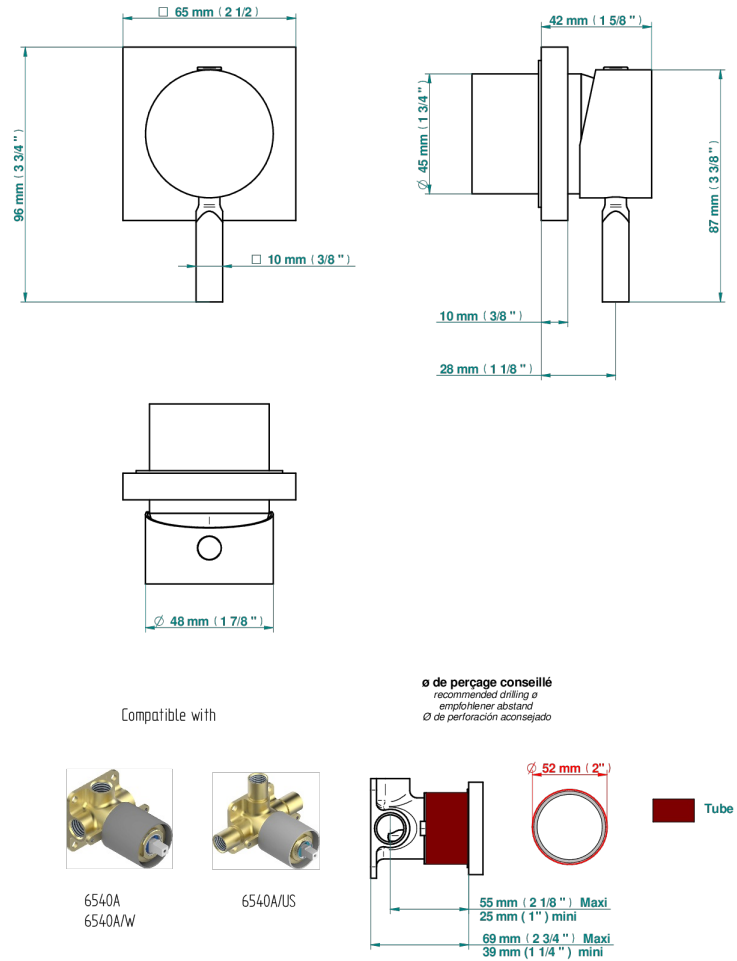

METROPOLIS BLACK CRYSTAL

A2L-6540RB

Trim only for wall mixer on rosette

70338

25/06/2019

CHARACTERISTIC

- Métropolis Black crystal
- Trim only for wall mixer on rosette

RELATED SKU'S

- Ref. G00-6540A Rough parts for wall mounted flush fit shower mixer 2 x 1/2" inlets 1 x 1/2" outlet

AVAILABLE FINITIONS

Antique nickel - H28
Black ceram - D30
Blush PVD - H62
Brass color PVD - H49
Brown bronze color PVD - F33
Gold color PVD - H52