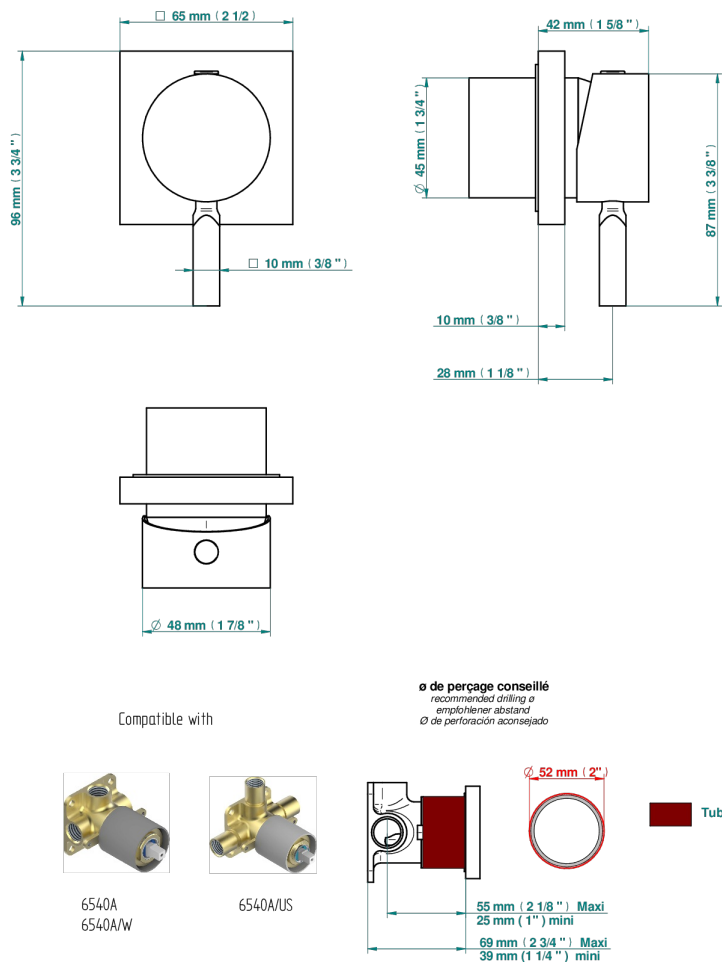

METROPOLIS CLEAR CRYSTAL WITH LEVER HANDLES

A2B-6540RB

Trim only for wall mixer on rosette

70338

25/06/2019

CHARACTERISTIC

- Métropolis Clear crystal with lever handles
- Trim only for wall mixer on rosette

RELATED SKU'S

- Ref. G00-6540A/US Built-in part for wall mounted flush fit shower mixer 2 inlets 1/2" -1 outlet 1/2" -US model

AVAILABLE FINITIONS

Black ceram - D30

Blush PVD - H62

Brass color PVD - H49

Brown bronze color PVD - F33