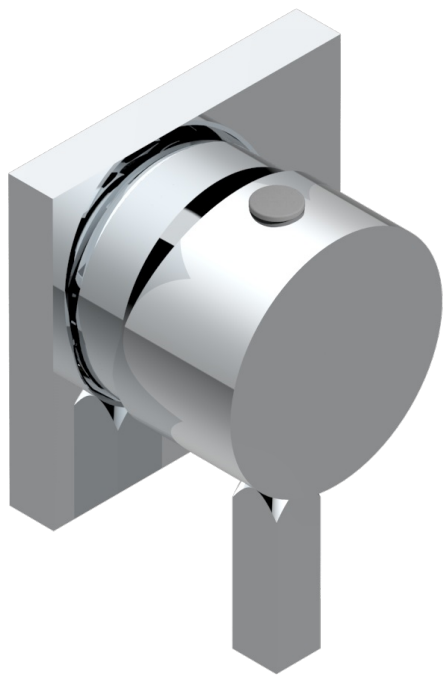

METROPOLIS CLEAR CRYSTAL WITH LEVER HANDLES

A2B-6540RB

Trim only for wall mixer on rosette

70338

25/06/2019

CHARACTERISTIC

- Métropolis Clear crystal with lever handles
- Trim only for wall mixer on rosette

RELATED SKU'S

- Ref. G00-6540A/US Built-in part for wall mounted flush fit shower mixer 2 inlets 1/2" -1 outlet 1/2" -US model

AVAILABLE FINITIONS

Black ceram - D30

Blush PVD - H62

Brass color PVD - H49

Brown bronze color PVD - F33

Nickel antique / Sovereign - H28

Nickel color PVD - H55

Nickel polished - B01

Soft gold - F30

Soft matt gold - F31

Umber PVD - H66