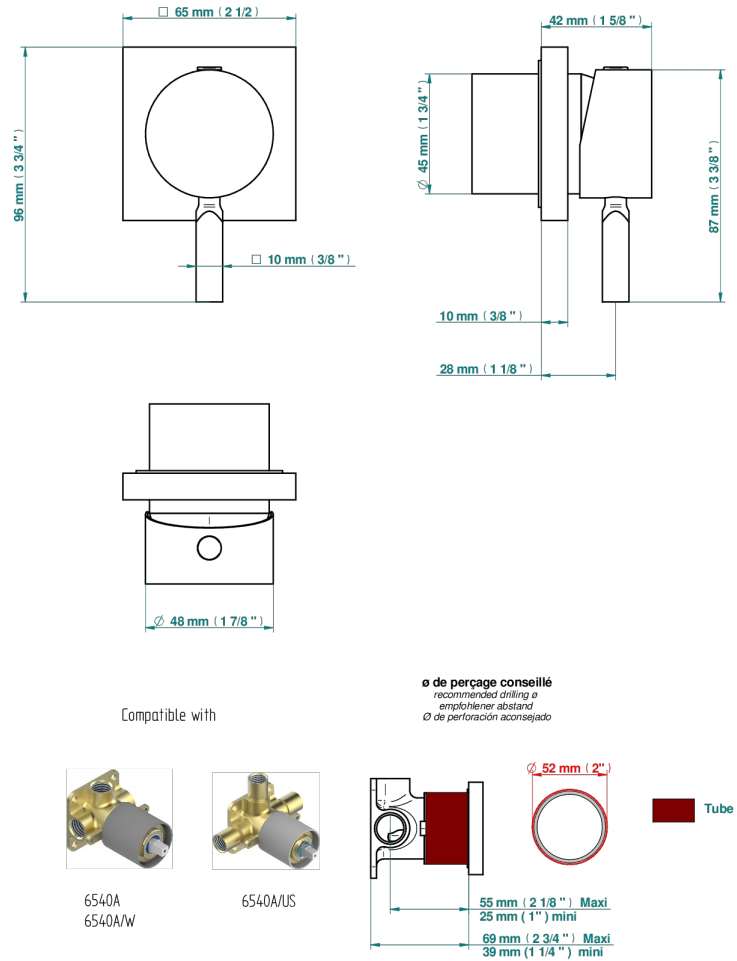

METROPOLIS CLEAR CRYSTAL

A2A-6540RB

Trim only for wall mixer on rosette

70338

25/06/2019

CHARACTERISTIC

- Métropolis Clear crystal
- Trim only for wall mixer on rosette

RELATED SKU'S

- Ref. G00-6540A/US Built-in part for wall mounted flush fit shower mixer 2 inlets 1/2" -1 outlet 1/2" -US model

AVAILABLE FINITIONS

Black ceram - D30

Blush PVD - H62

Brass color PVD - H49

Brown bronze color PVD - F33