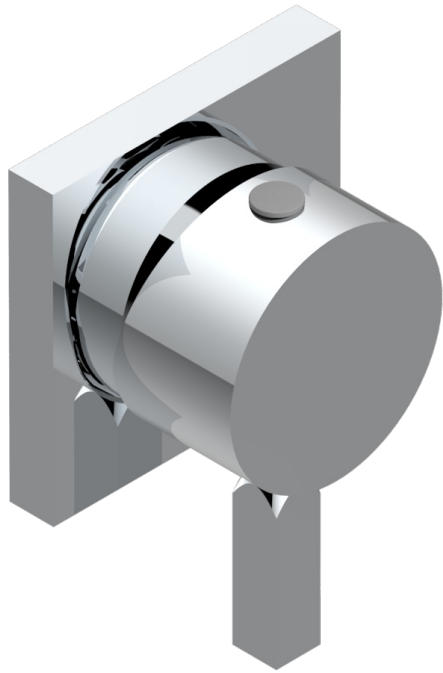

METROPOLIS CLEAR CRYSTAL

A2A-6540RB

Trim only for wall mixer on rosette

70338

25/06/2019

CHARACTERISTIC

- Métropolis Clear crystal
- Trim only for wall mixer on rosette

RELATED SKU'S

- Ref. G00-6540A/US Built-in part for wall mounted flush fit shower mixer 2 inlets 1/2" -1 outlet 1/2" -US model

AVAILABLE FINITIONS

Black ceram - D30

Blush PVD - H62

Brass color PVD - H49

Brown bronze color PVD - F33

Nickel antique / Sovereign - H28

Nickel color PVD - H55

Nickel polished - B01

Soft gold - F30

Soft matt gold - F31

Umber PVD - H66