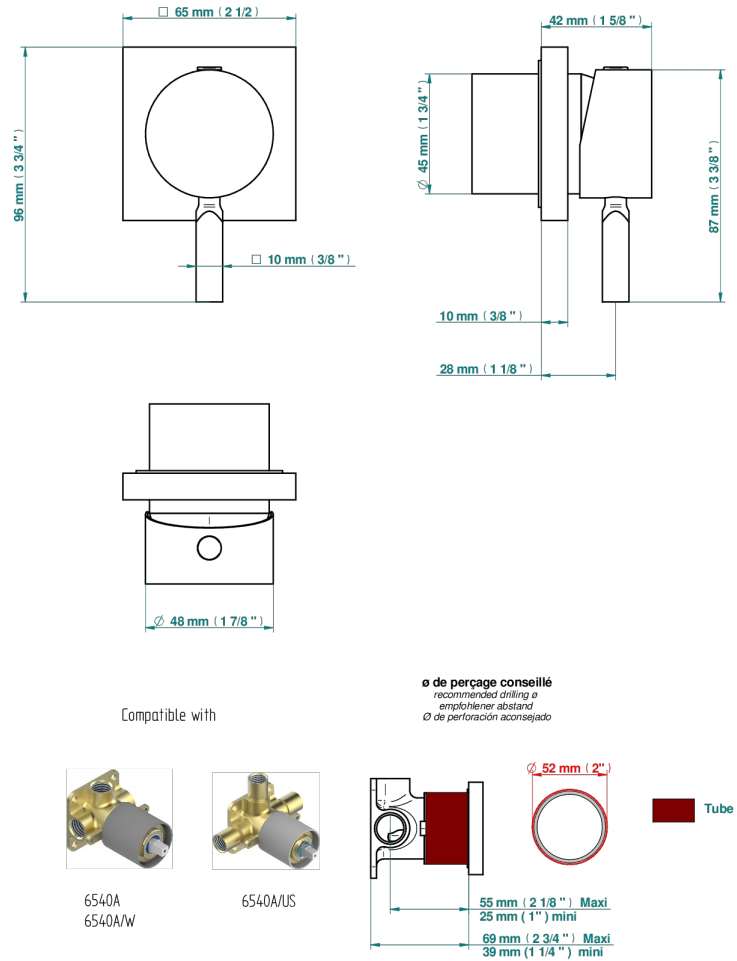

# METROPOLIS CLEAR CRYSTAL

A2A-6540RB

Trim only for wall mixer on rosette

70338

25/06/2019

## CHARACTERISTIC

- Métropolis Clear crystal
- Trim only for wall mixer on rosette

## RELATED SKU'S

- Ref. G00-6540A Rough parts for wall mounted flush fit shower mixer 2 x 1/2" inlets 1 x 1/2" outlet