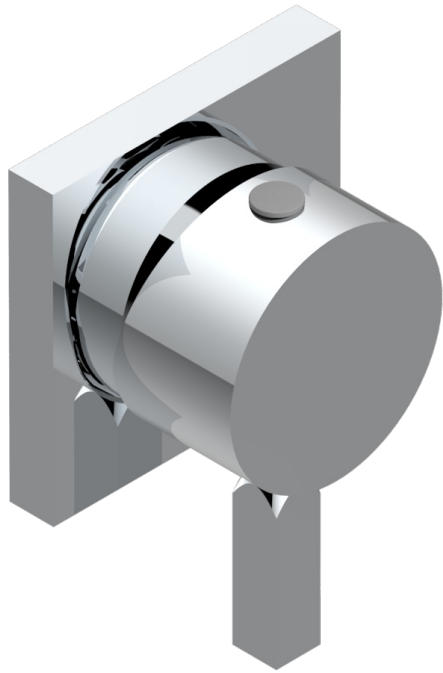

# METROPOLIS CLEAR CRYSTAL

A2A-6540RB

Trim only for wall mixer on rosette

70338

25/06/2019

## CHARACTERISTIC

- Métropolis Clear crystal
- Trim only for wall mixer on rosette

## RELATED SKU'S

- Ref. G00-6540A Rough parts for wall mounted flush fit shower mixer 2 x 1/2" inlets 1 x 1/2" outlet