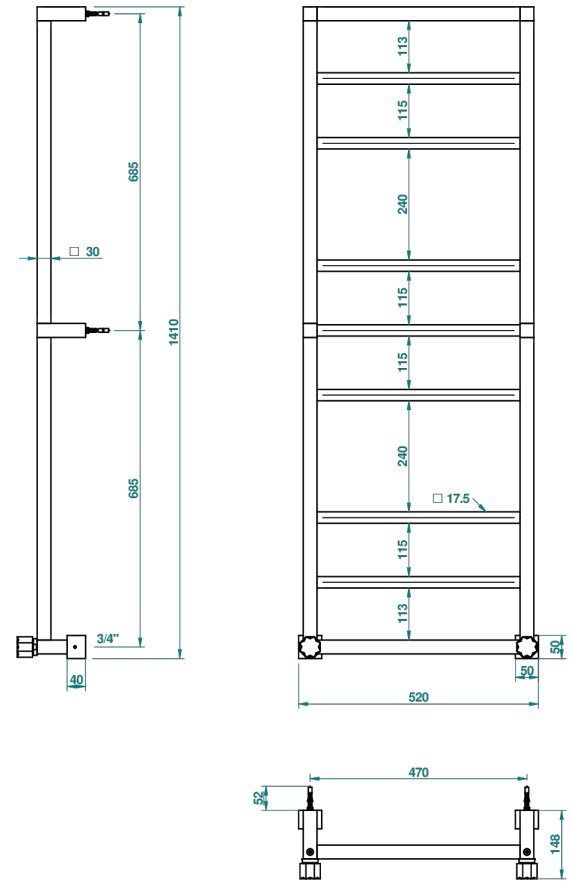

Contemporary square towel warmer, 9 rails, 520 mm x 1410 mm,, hydronic with 2 stylised handles

70332

11/04/2019

### CHARACTERISTIC

- Solid brass body seamless
- 2 x 1/2" normal head
- Connections F3/4"

### TECHNICAL SPECS

- Pression : 0,5 bars < P < 3 bars (recommandée)
- Pressure : 7.25 psi < P < 43.5 psi (advised)
- Température eau maximale conseillée : 60°C
- Maximum water temperature advised: 140°F
- Hauteur minimale au sol (maximum height from the ground) : 60 cm (24")
- Puissance / Power : 144W à Delta T 30