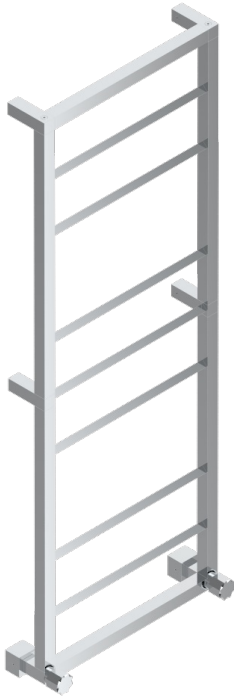

Contemporary square towel warmer, 9 rails, 520 mm x 1410 mm,, hydronic with 2 stylised handles

70332

11/04/2019

### CHARACTERISTIC

- Solid brass body seamless
- 2 x 1/2" normal head
- Connections F3/4"

### TECHNICAL SPECS

- Pression : 0,5 bars < P < 3 bars (recommandée)
- Pressure : 7.25 psi < P < 43.5 psi (advised)
- Température eau maximale conseillée : 60°C
- Maximum water temperature advised: 140°F
- Hauteur minimale au sol (maximum height from the ground) : 60 cm (24")
- Puissance / Power : 144W à Delta T 30