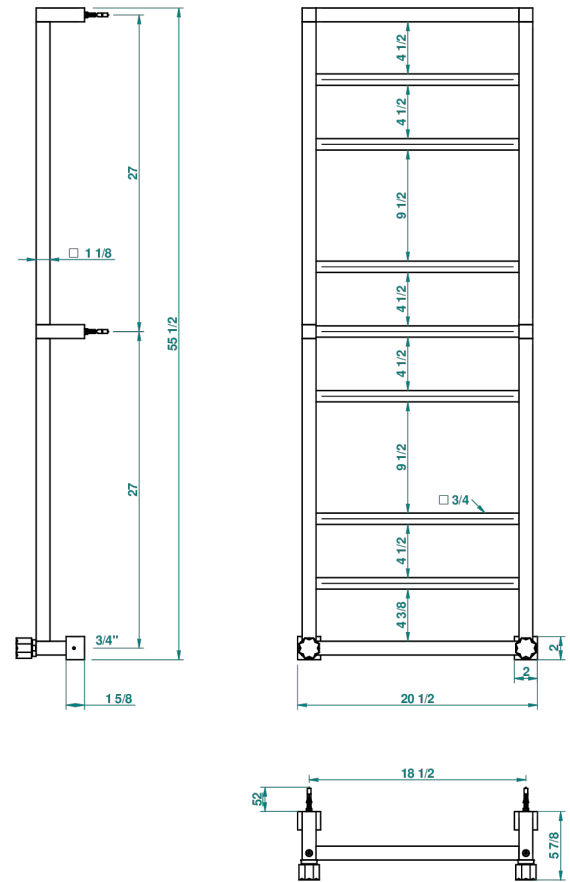

Contemporary square towel warmer, 9 rails, 520 mm x 1410 mm,, hydronic with 2 stylised handles

70332

11/04/2019

### CHARACTERISTIC

- Solid brass body seamless
- 2 x 1/2" normal head
- Connections F3/4"

### TECHNICAL SPECS

- Pression : 0,5 bars < P < 3 bars (recommandée)
- Pressure : 7.25 psi < P < 43.5 psi (advised)
- Température eau maximale conseillée : 60°C
- Maximum water temperature advised: 140°F
- Hauteur minimale au sol (maximum height from the ground) : 60 cm (24")
- Puissance / Power : 144W à Delta T 30