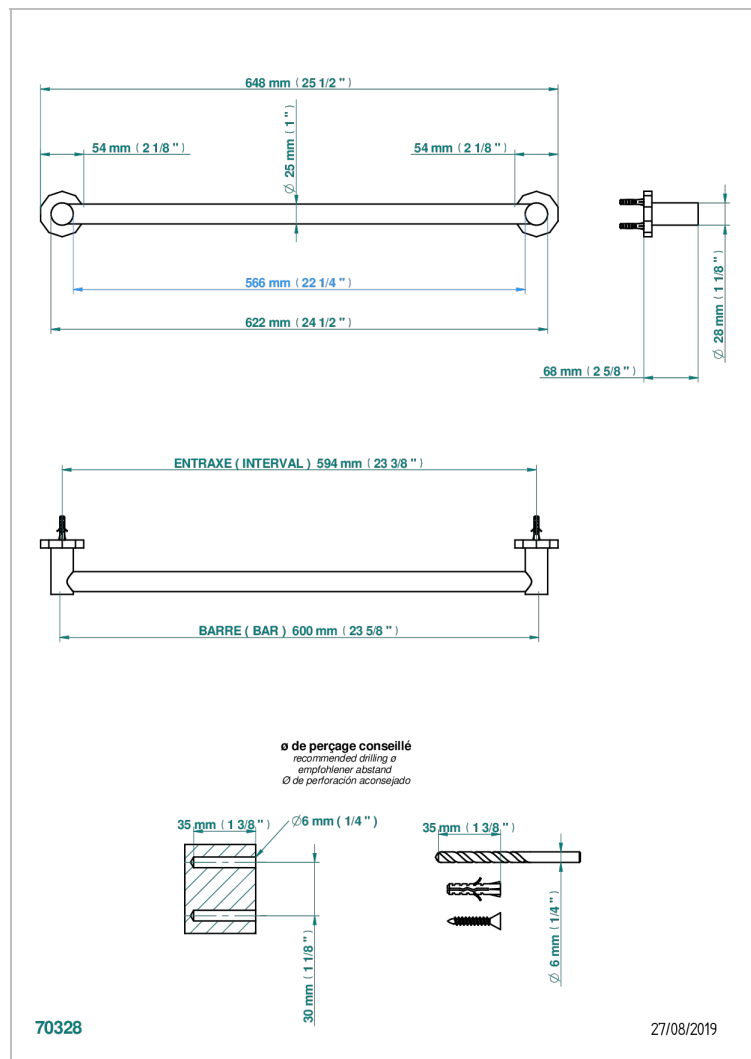

LES ONDES WITH LEVER HANDLES

G8B-526/60

Towel bar, 24" long

CHARACTERISTIC

- Les Ondes with lever handles
- Towel bar, 24" long

AVAILABLE FINITIONS

Black ceram - D30

Blush PVD - H62