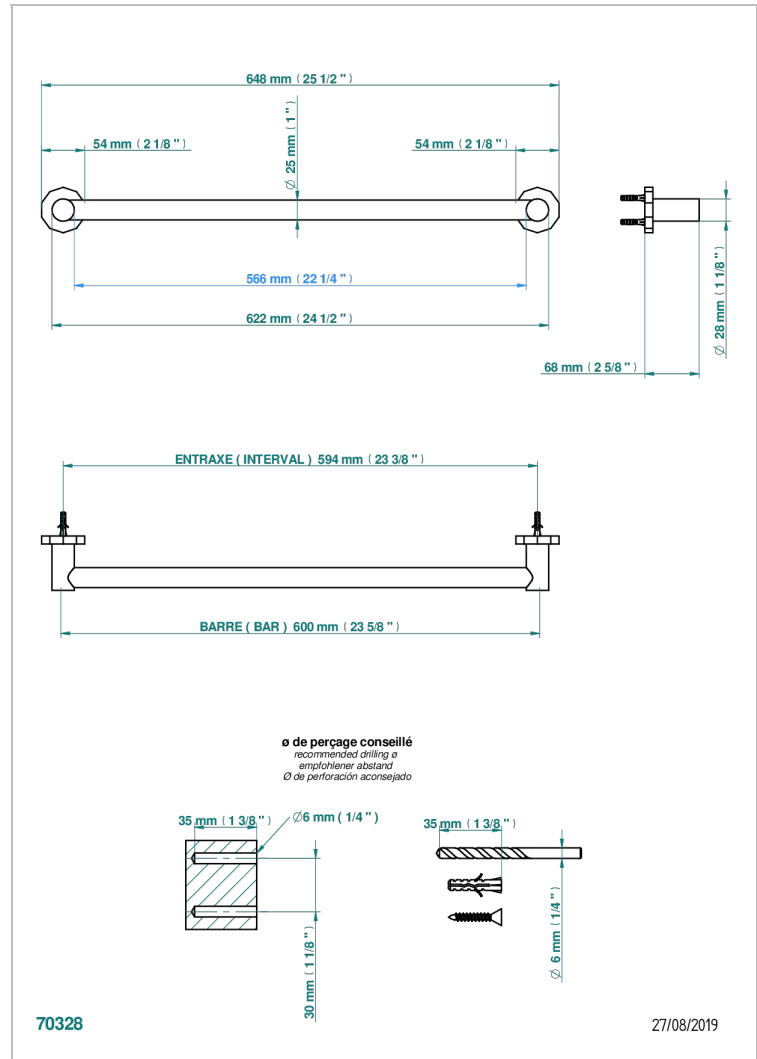

# LES ONDES

G8A-526/60

Bath towel holder, length: 600 mm

THG<sup>®</sup>  
PARIS

## CHARACTERISTIC

- Les Ondes
- Bath towel holder, length: 600 mm