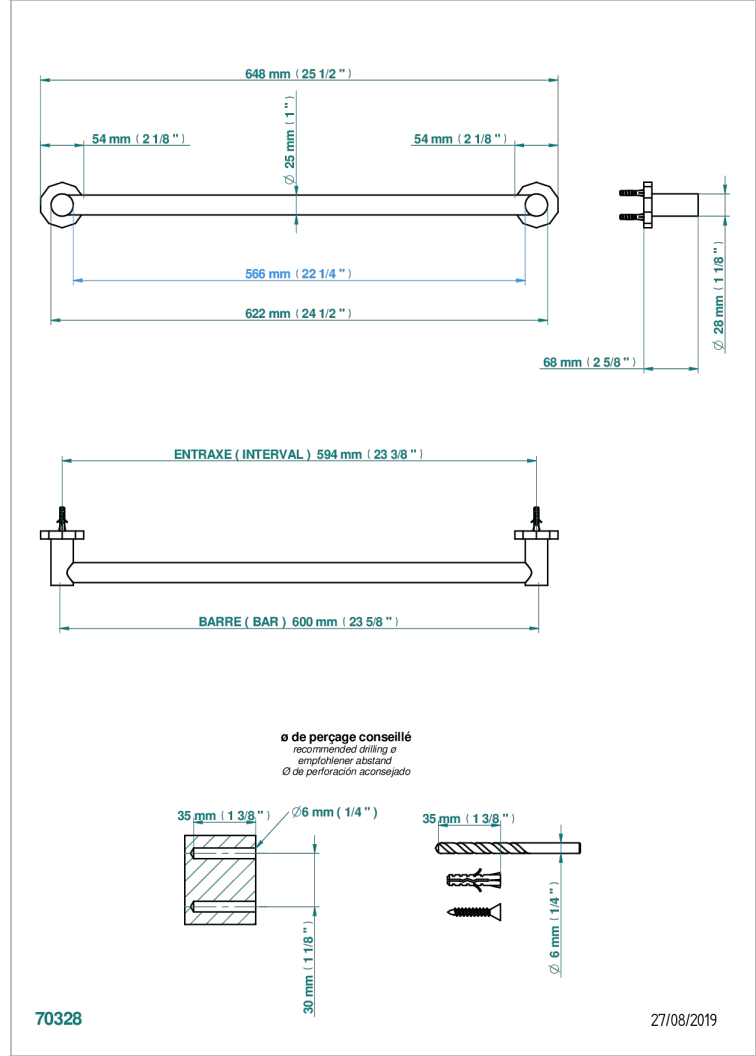

LES ONDES

G8A-526/60

Bath towel holder, length: 600 mm

CHARACTERISTIC

- Les Ondes
- Bath towel holder, length: 600 mm

AVAILABLE FINITIONS

Antique nickel - H28
Black ceram - D30
Blush PVD - H62
Brass color PVD - H49
Brown bronze color PVD - F33
Gold color PVD - H52