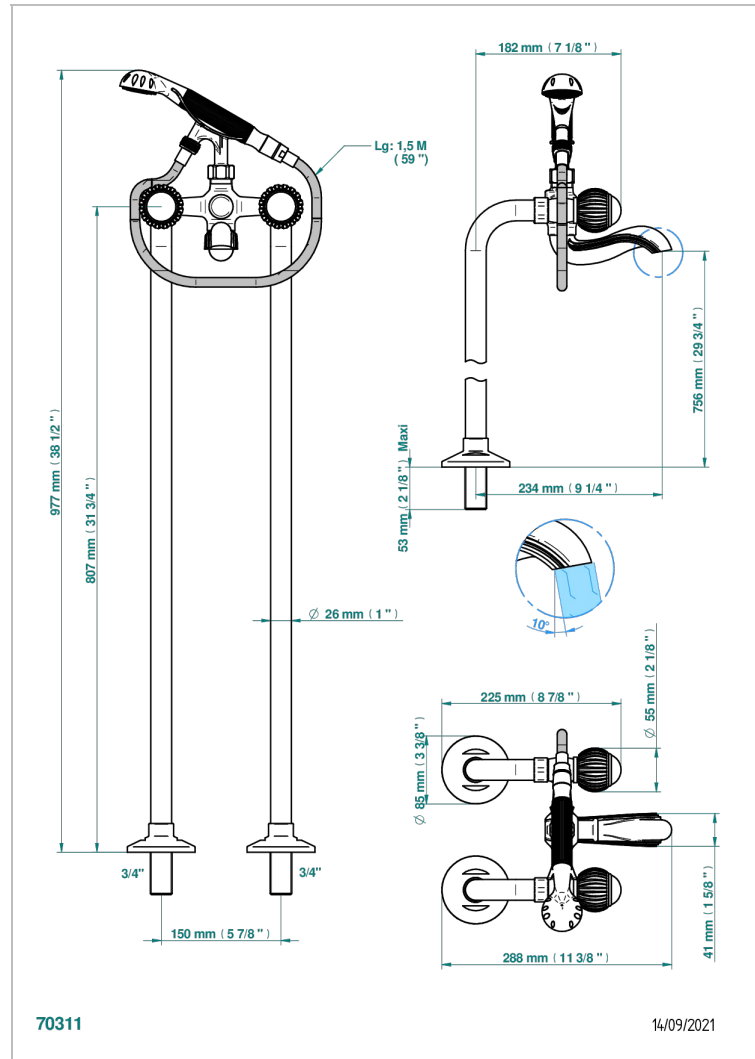

VOGUE BLACK ONYX

A8P-13CS

Bath shower tub filler with floor risers

THG[®]
PARIS

CHARACTERISTIC

- ACS : 21ACCLY034

STANDARDS

AVAILABLE FINITIONS

Black ceram - D30

Blush PVD - H62

Brass color PVD - H49

Brown bronze color PVD - F33

Chrome polished - A02

Chrome polished / gold polished - G02

Copper antique matt, coated - H07

Gold color PVD - H52