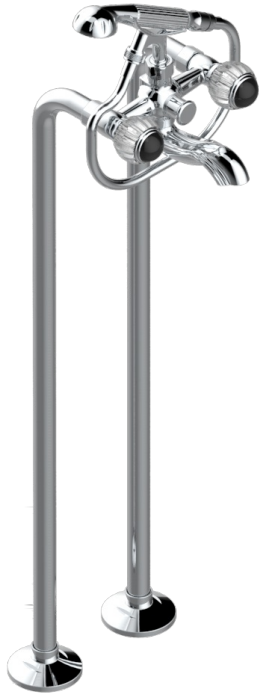

VOGUE BLACK ONYX

A8P-13CS

Bath shower tub filler with floor risers

THG[®]
PARIS

CHARACTERISTIC

- ACS : 21ACCLY034

STANDARDS

AVAILABLE FINITIONS

Black ceram - D30

Blush PVD - H62

Brass color PVD - H49

Brown bronze color PVD - F33

Chrome polished - A02

Chrome polished / gold polished - G02

Copper antique matt, coated - H07

Gold color PVD - H52

Gold mat - F07

Gold polished - F01

Graphite PVD - H64

Light coated bronze - D01

Matt Umber PVD - H67

Matt blush PVD - H60

Matt brass color PVD - H50

Matt brown bronze color PVD - F34

Matt chrome (American satin) - C02

Matt gold color PVD - H53

Matt graphite PVD - H65

Matt nickel (American satin) - C01

Matt nickel color PVD - H56

Nickel antique / Sovereign - H28

Nickel color PVD - H55

Nickel polished - B01