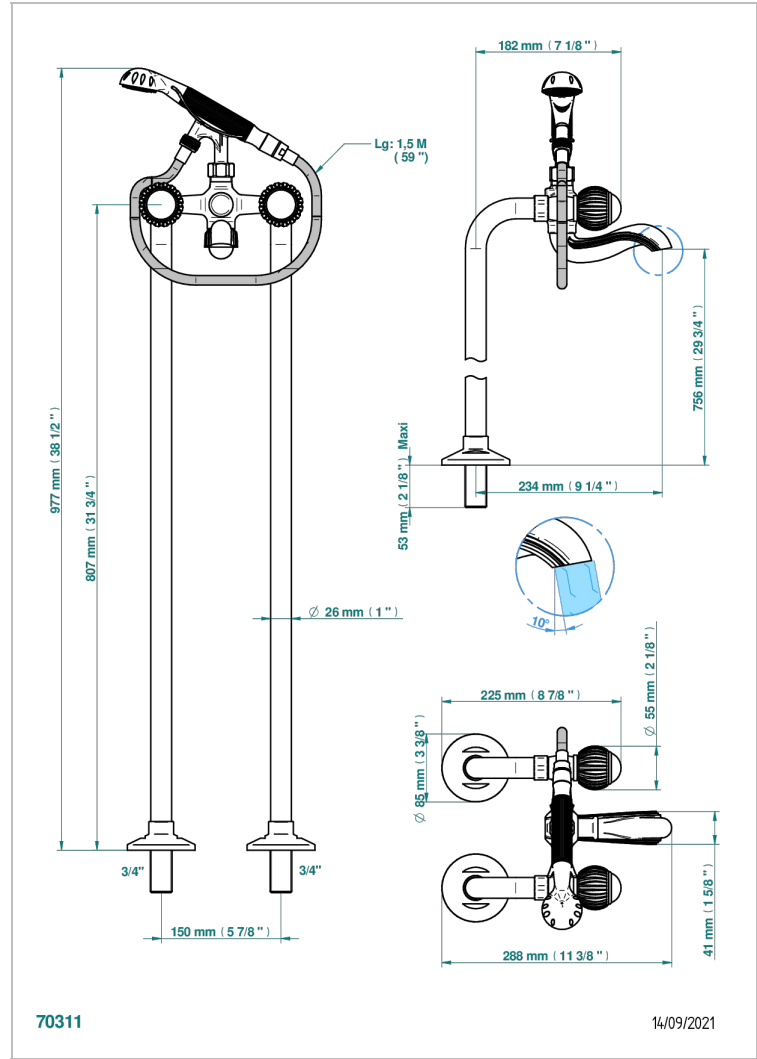

VOGUE BLACK ONYX

A8P-13CS

Free-standing bath/shower mixer with upright connections

THG[®]
PARIS

CHARACTERISTIC

- ACS : 21ACCLY034

STANDARDS

RELATED SKU'S

- Ref. G00-13800A Set of installation for tub filler

AVAILABLE FINITIONS

Antique nickel - H28
Black ceram - D30
Blush PVD - H62
Brass color PVD - H49
Brown bronze color PVD - F33
Gold color PVD - H52

Graphite PVD - H64
Lacquered light bronze - D01
Matt Umber PVD - H67
Matt blush PVD - H60
Matt brass color PVD - H50
Matt brown bronze color PVD - F34