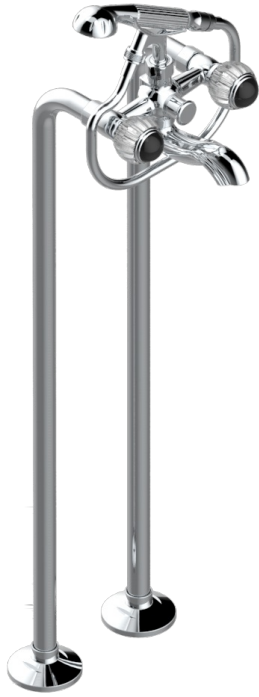

VOGUE BLACK ONYX

A8P-13CS

Free-standing bath/shower mixer with upright connections

THG[®]
PARIS

CHARACTERISTIC

- ACS : 21ACCLY034

STANDARDS

RELATED SKU'S

- Ref. G00-13800A Set of installation for tub filler

AVAILABLE FINITIONS

Antique nickel - H28
Black ceram - D30
Blush PVD - H62
Brass color PVD - H49
Brown bronze color PVD - F33
Gold color PVD - H52

Graphite PVD - H64
Lacquered light bronze - D01
Matt Umber PVD - H67
Matt blush PVD - H60
Matt brass color PVD - H50
Matt brown bronze color PVD - F34

Matt chrome - C02
Matt gold - F07
Matt gold color PVD - H53
Matt graphite PVD - H65
Matt nickel (color finish) - C01
Matt nickel color PVD - H56

Nickel color PVD - H55
Polished chrome (color finish) - A02
Polished chrome / Polished gold (color finish) - G02
Polished gold (color finish) - F01
Polished nickel - B01
Soft gold - F30

Soft matt gold - F31
Umber PVD - H66
Varnished matt antique red copper (color finish) - H07