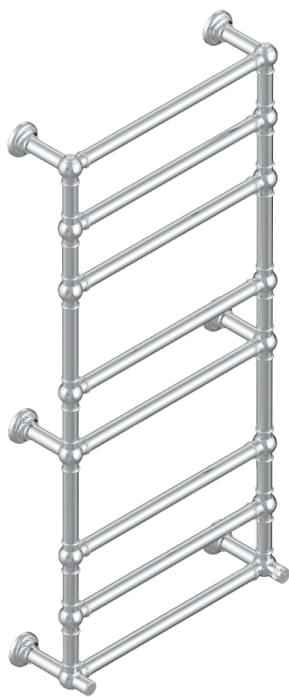

# TOWEL WARMER - TRADITIONAL

B6A-TWT8H

Traditional towel warmer, 8 rails, 625 mm x 1325 mm, hydronic, neutral handle

THG<sup>®</sup>  
PARIS

## CHARACTERISTIC

- Solid brass body seamless
- Connections F3/4"

## TECHNICAL SPECS

- Pression : 0,5 bars < P < 3 bars (recommandée)
- Pressure : 7.25 psi < P < 43.5 psi (advised)
- Température eau maximale conseillée : 60°C
- Maximum water temperature advised: 140°F
- Hauteur minimale au sol (maximum height from the ground) : 60 cm (24")
- Puissance / Power : 171W à Delta T 30