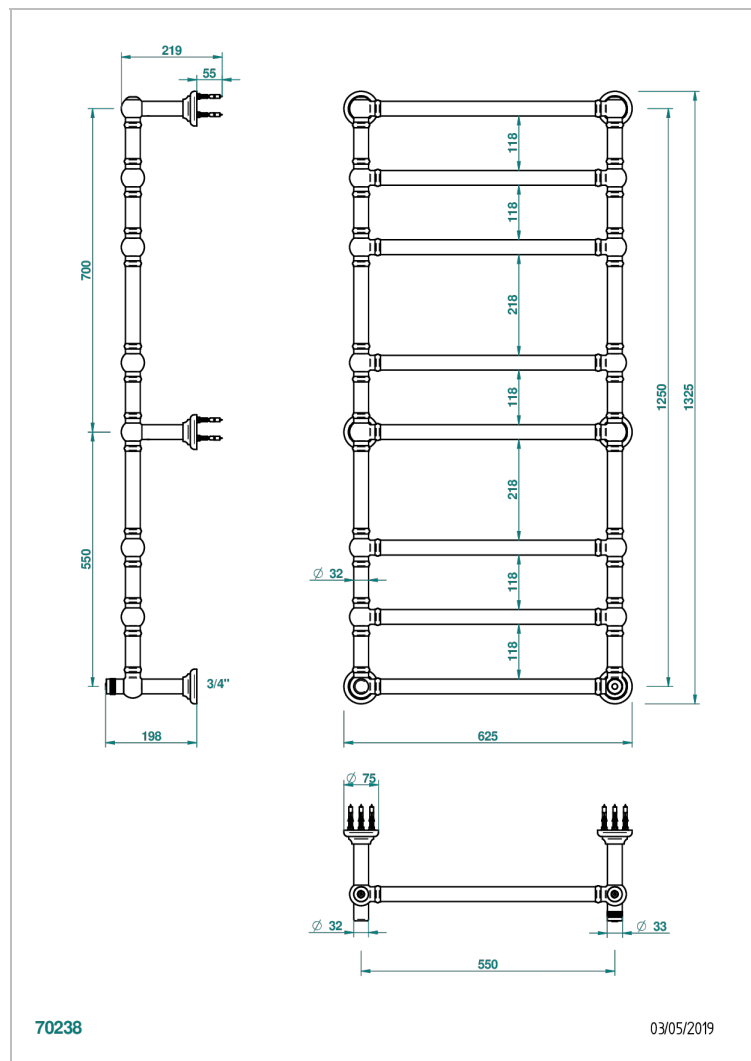

# TOWEL WARMER - TRADITIONAL

B6A-TWT8H

Traditional towel warmer, 8 rails, 625 mm x 1325 mm, hydronic, neutral handle

THG<sup>®</sup>  
PARIS

## CHARACTERISTIC

- Solid brass body seamless
- Connections F3/4"

## TECHNICAL SPECS

- Pression : 0,5 bars < P < 3 bars (recommandée)
- Pressure : 7.25 psi < P < 43.5 psi (advised)
- Température eau maximale conseillée : 60°C
- Maximum water temperature advised: 140°F
- Hauteur minimale au sol (maximum height from the ground) : 60 cm (24")
- Puissance / Power : 171W à Delta T 30