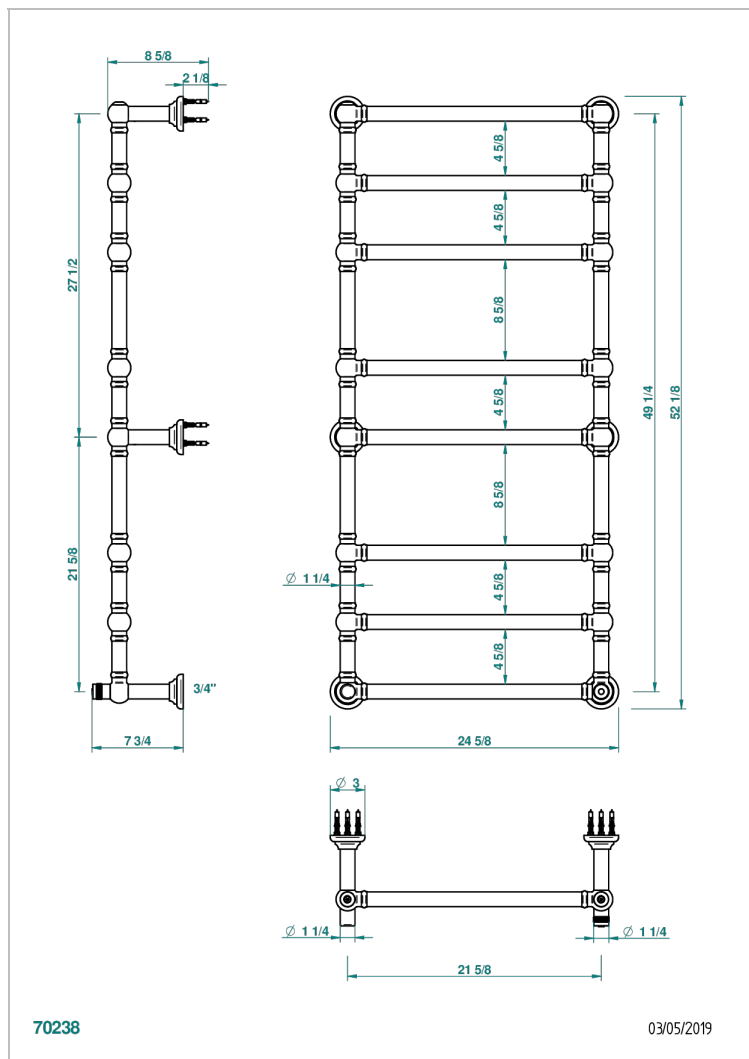

TOWEL WARMER - TRADITIONAL

B6A-TWT8H

THG[®]
PARIS

Traditional towel warmer, 8 rails, 625 mm x 1325 mm, hydronic, neutral handle

CHARACTERISTIC

- Solid brass body seamless
- Connections F3/4"

TECHNICAL SPECS

- Pression : 0,5 bars < P < 3 bars (recommandée)
- Pressure : 7.25 psi < P < 43.5 psi (advised)
- Température eau maximale conseillée : 60°C
- Maximum water temperature advised: 140°F
- Hauteur minimale au sol (maximum height from the ground) : 60 cm (24")
- Puissance / Power : 171W à Delta T 30