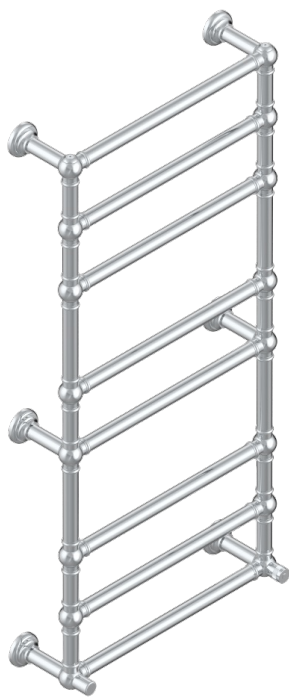

# TOWEL WARMER - TRADITIONAL

B6A-TWT8H

THG<sup>®</sup>  
PARIS

Traditional towel warmer, 8 rails, 625 mm x 1325 mm, hydronic, neutral handle

## CHARACTERISTIC

- Solid brass body seamless
- Connections F3/4"

## TECHNICAL SPECS

- Pression : 0,5 bars < P < 3 bars (recommandée)
- Pressure : 7.25 psi < P < 43.5 psi (advised)
- Température eau maximale conseillée : 60°C
- Maximum water temperature advised: 140°F
- Hauteur minimale au sol (maximum height from the ground) : 60 cm (24")
- Puissance / Power : 171W à Delta T 30