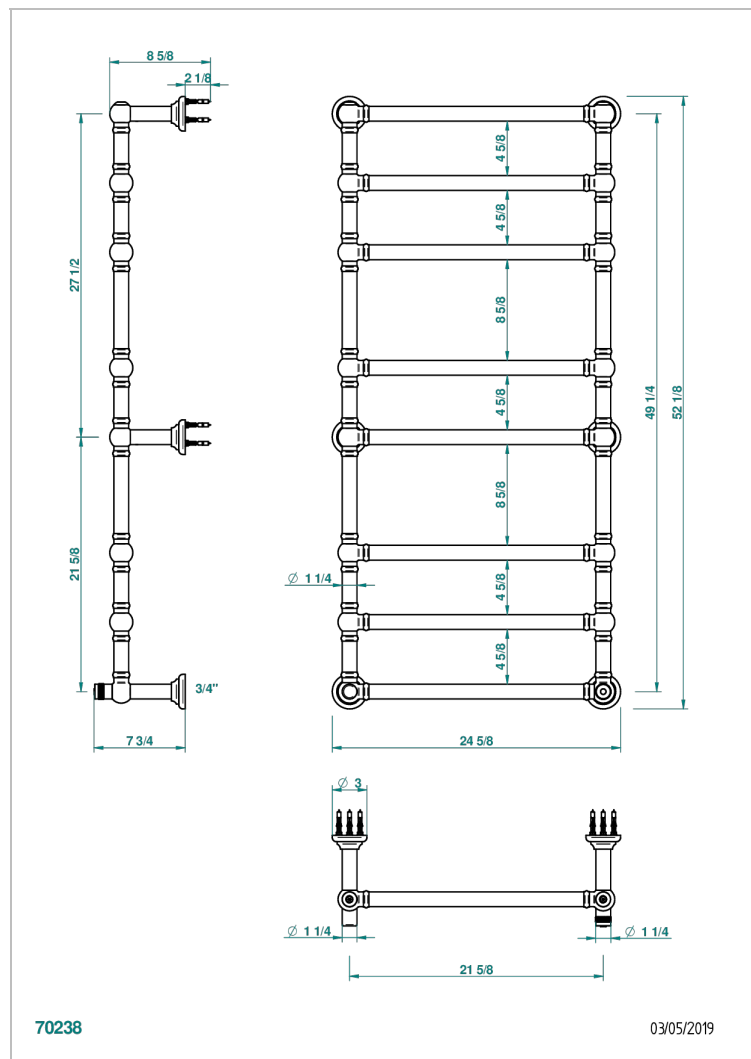

# TOWEL WARMER - TRADITIONAL

B6A-TWT8H

THG<sup>®</sup>  
PARIS

Traditional towel warmer, 8 rails, 625 mm x 1325 mm, hydronic, neutral handle

## CHARACTERISTIC

- Solid brass body seamless
- Connections F3/4"

## TECHNICAL SPECS

- Pression : 0,5 bars < P < 3 bars (recommandée)
- Pressure : 7.25 psi < P < 43.5 psi (advised)
- Température eau maximale conseillée : 60°C
- Maximum water temperature advised: 140°F
- Hauteur minimale au sol (maximum height from the ground) : 60 cm (24")
- Puissance / Power : 171W à Delta T 30