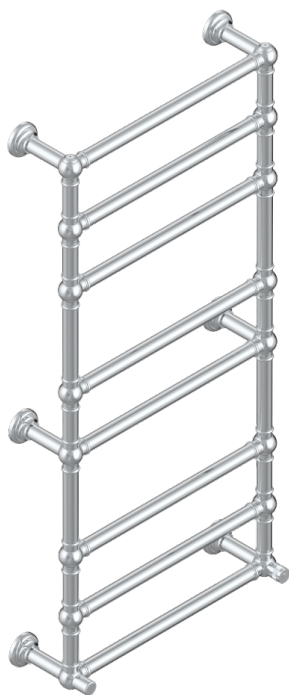

TOWEL WARMER - TRADITIONAL

B6A-TWT8H

Traditional towel warmer, 8 rails, 625 mm x 1325 mm, hydronic, neutral handle

THG[®]
PARIS

CHARACTERISTIC

- Solid brass body seamless
- Connections F3/4"

TECHNICAL SPECS

- Pression : 0,5 bars < P < 3 bars (recommandée)
- Pressure : 7.25 psi < P < 43.5 psi (advised)
- Température eau maximale conseillée : 60°C
- Maximum water temperature advised: 140°F
- Hauteur minimale au sol (maximum height from the ground) : 60 cm (24")
- Puissance / Power : 171W à Delta T 30

AVAILABLE FINITIONS

Blush PVD - H62
Brass color PVD - H49
Gold color PVD - H52
Graphite PVD - H64
Lacquered light bronze - D01
Matt Umber PVD - H67

Matt blush PVD - H60
Matt brass color PVD - H50
Matt chrome - C02
Matt gold - F07
Matt gold color PVD - H53
Matt graphite PVD - H65

Matt nickel (color finish) - C01
Matt nickel color PVD - H56
Nickel color PVD - H55
Polished chrome (color finish) - A02
Polished gold (color finish) - F01
Polished nickel - B01

Soft gold - F30
Soft matt gold - F31
Umber PVD - H66