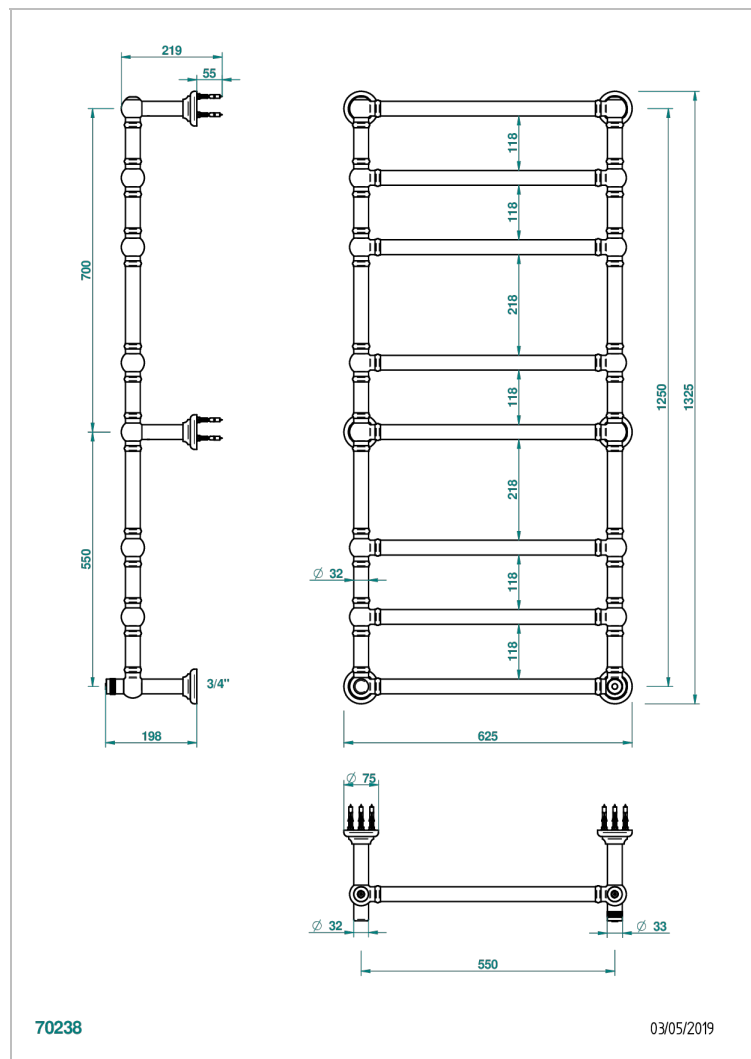

TOWEL WARMER - TRADITIONAL

B6A-TWT8H

Traditional towel warmer, 8 rails, 625 mm x 1325 mm, hydronic, neutral handle

THG[®]
PARIS

CHARACTERISTIC

- Solid brass body seamless
- Connections F3/4"

TECHNICAL SPECS

- Pression : 0,5 bars < P < 3 bars (recommandée)
- Pressure : 7.25 psi < P < 43.5 psi (advised)
- Température eau maximale conseillée : 60°C
- Maximum water temperature advised: 140°F
- Hauteur minimale au sol (maximum height from the ground) : 60 cm (24")
- Puissance / Power : 171W à Delta T 30