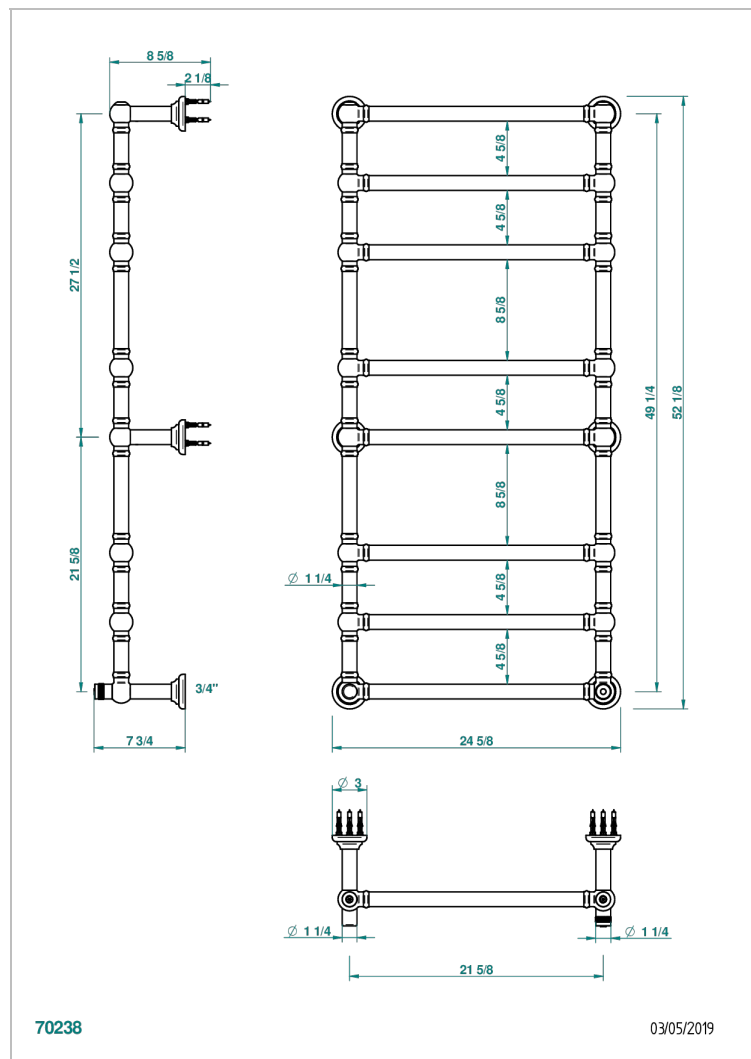

TOWEL WARMER - TRADITIONAL

B6A-TWT8H

THG[®]
PARIS

Traditional towel warmer, 8 rails, 625 mm x 1325 mm, hydronic, neutral handle

CHARACTERISTIC

- Solid brass body seamless
- Connections F3/4"

TECHNICAL SPECS

- Pression : 0,5 bars < P < 3 bars (recommandée)
- Pressure : 7.25 psi < P < 43.5 psi (advised)
- Température eau maximale conseillée : 60°C
- Maximum water temperature advised: 140°F
- Hauteur minimale au sol (maximum height from the ground) : 60 cm (24")
- Puissance / Power : 171W à Delta T 30