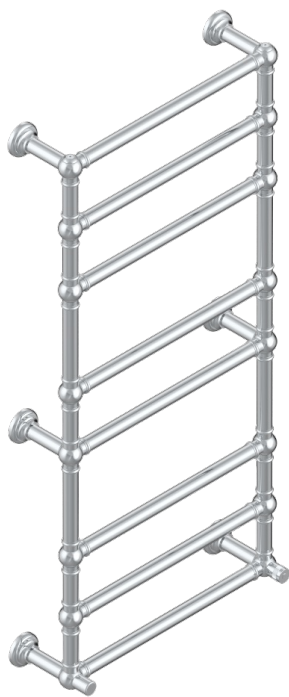

TOWEL WARMER - TRADITIONAL

B6A-TWT8H

THG[®]
PARIS

Traditional towel warmer, 8 rails, 625 mm x 1325 mm, hydronic, neutral handle

CHARACTERISTIC

- Solid brass body seamless
- Connections F3/4"

TECHNICAL SPECS

- Pression : 0,5 bars < P < 3 bars (recommandée)
- Pressure : 7.25 psi < P < 43.5 psi (advised)
- Température eau maximale conseillée : 60°C
- Maximum water temperature advised: 140°F
- Hauteur minimale au sol (maximum height from the ground) : 60 cm (24")
- Puissance / Power : 171W à Delta T 30

AVAILABLE FINITIONS

Blush PVD - H62
Brass color PVD - H49
Gold color PVD - H52
Graphite PVD - H64
Lacquered light bronze - D01
Matt Umber PVD - H67

Matt blush PVD - H60
Matt brass color PVD - H50
Matt chrome - C02
Matt gold - F07
Matt gold color PVD - H53
Matt graphite PVD - H65

Matt nickel (color finish) - C01
Matt nickel color PVD - H56
Nickel color PVD - H55
Polished chrome (color finish) - A02
Polished gold (color finish) - F01
Polished nickel - B01

Soft gold - F30
Soft matt gold - F31
Umber PVD - H66