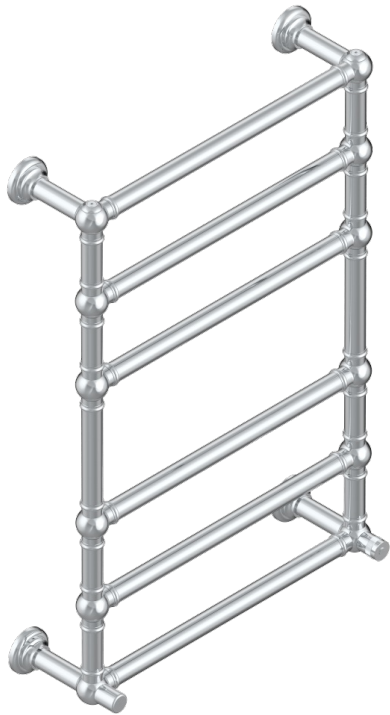

TOWEL WARMER - TRADITIONAL

B6A-TWT6H

Traditional towel warmer, 6 rails, 625 mm x 925 mm, hydronic, neutral handle

THG[®]
PARIS

CHARACTERISTIC

- Solid brass body seamless
- Connections F3/4"

TECHNICAL SPECS

- Pression : 0,5 bars < P < 3 bars (recommandée)
- Pressure : 7.25 psi < P < 43.5 psi (advised)
- Température eau maximale conseillée : 60°C
- Maximum water temperature advised: 140°F
- Hauteur minimale au sol (maximum height from the ground) : 60 cm (24")
- Puissance / Power : 128W à Delta T 30

AVAILABLE FINITIONS

Blush PVD - H62
Brass color PVD - H49
Gold color PVD - H52
Graphite PVD - H64
Lacquered light bronze - D01
Matt Umber PVD - H67

Matt blush PVD - H60
Matt brass color PVD - H50
Matt chrome - C02
Matt gold - F07
Matt gold color PVD - H53
Matt graphite PVD - H65

Matt nickel (color finish) - C01
Matt nickel color PVD - H56
Nickel color PVD - H55
Polished chrome (color finish) - A02
Polished gold (color finish) - F01
Polished nickel - B01

Soft gold - F30
Soft matt gold - F31
Umber PVD - H66