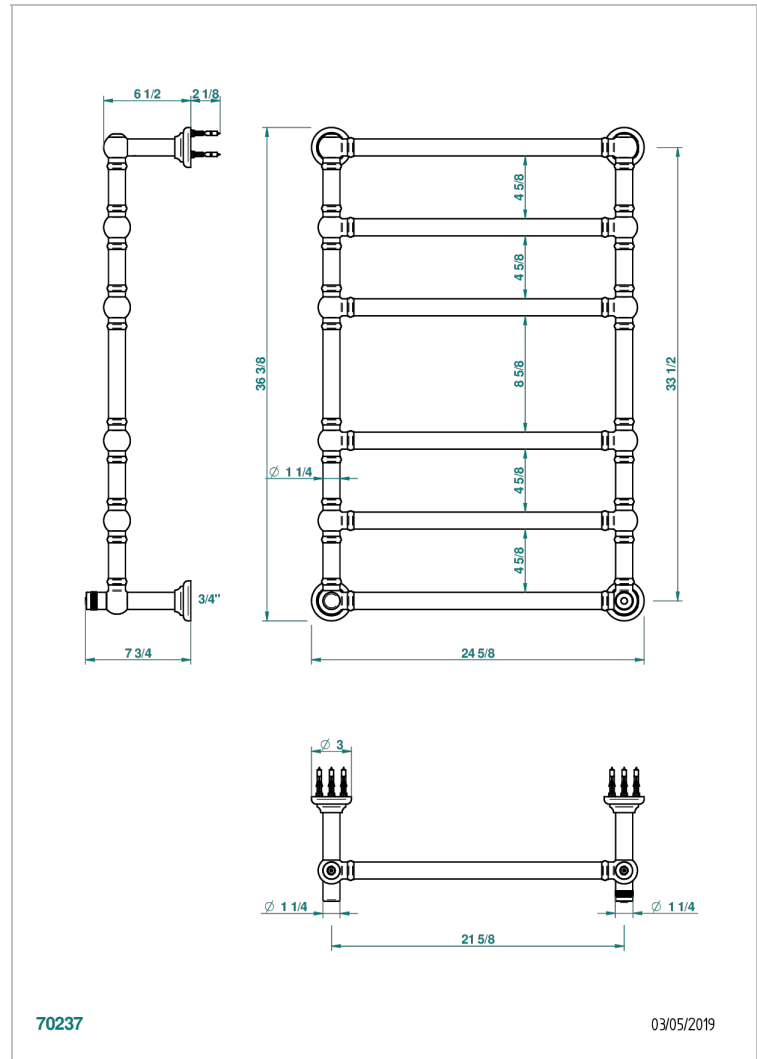

TOWEL WARMER - TRADITIONAL

B6A-TWT6H

Traditional towel warmer, 6 rails, 625 mm x 925 mm, hydronic, neutral handle

THG[®]
PARIS

CHARACTERISTIC

- Solid brass body seamless
- Connections F3/4"

TECHNICAL SPECS

- Pression : 0,5 bars < P < 3 bars (recommandée)
- Pressure : 7.25 psi < P < 43.5 psi (advised)
- Température eau maximale conseillée : 60°C
- Maximum water temperature advised: 140°F
- Hauteur minimale au sol (maximum height from the ground) : 60 cm (24")
- Puissance / Power : 128W à Delta T 30